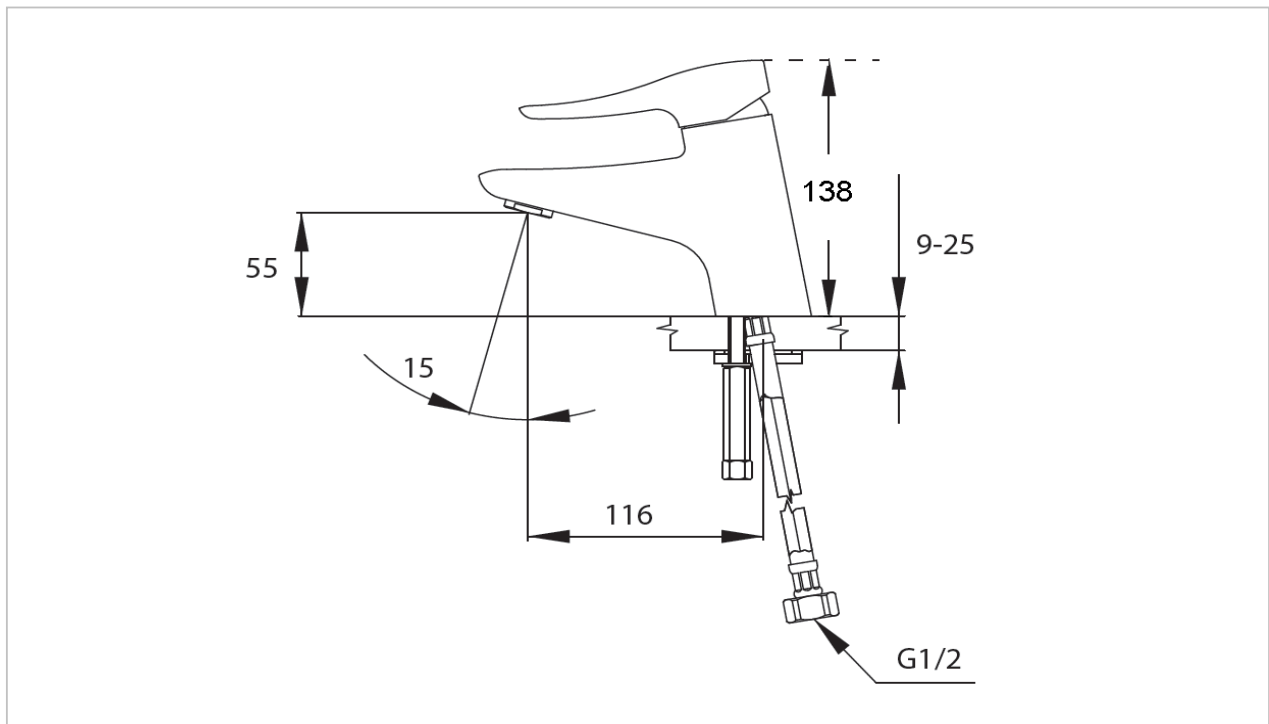

TOTO

FAUCET&SHOWER

TS146A

"Capella" Faucet

Product Features

Single Lever Lavatory Faucet without Pop-up Rod

Suggestion Fittings & Parts

Remark : We reserve the right to change some parts for suitability.