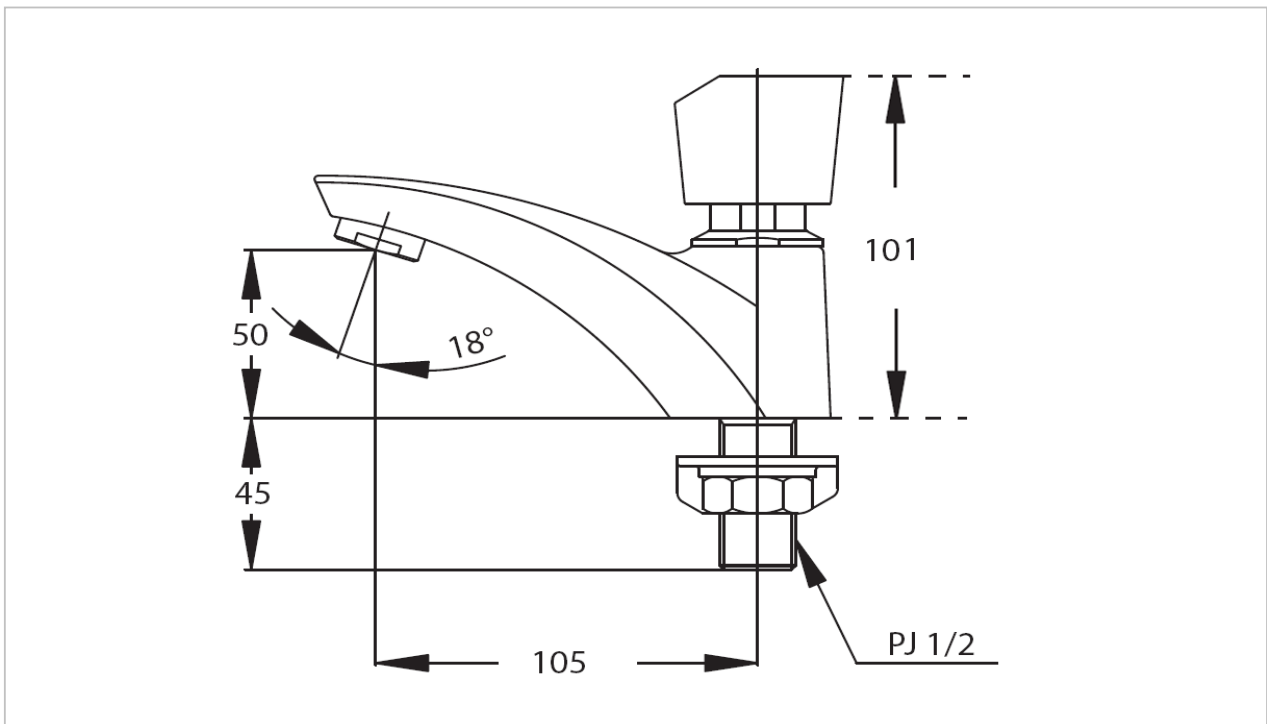

TOTO

FAUCET&SHOWER

TS135LCX

"Regina" Faucet

Product Features

Self-Closing Single Lavatory Faucet

Suggestion Fittings & Parts

Remark : We reserve the right to change some parts for suitability.