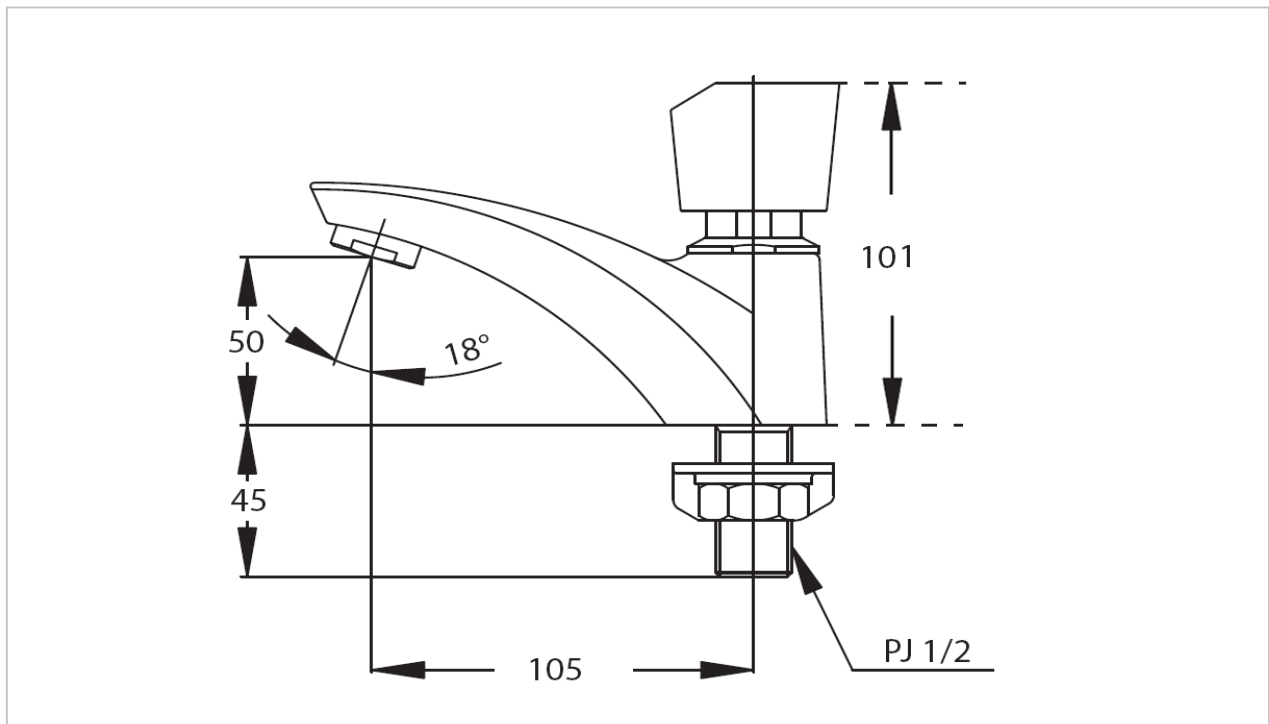

**TOTO**

**FAUCET&SHOWER**

**TS135(HM)**

*"Regina" Faucet*

Product Features

Self-Closing Single Lavatory Faucet

Suggestion Fittings & Parts

Remark : We reserve the right to change some parts for suitability.