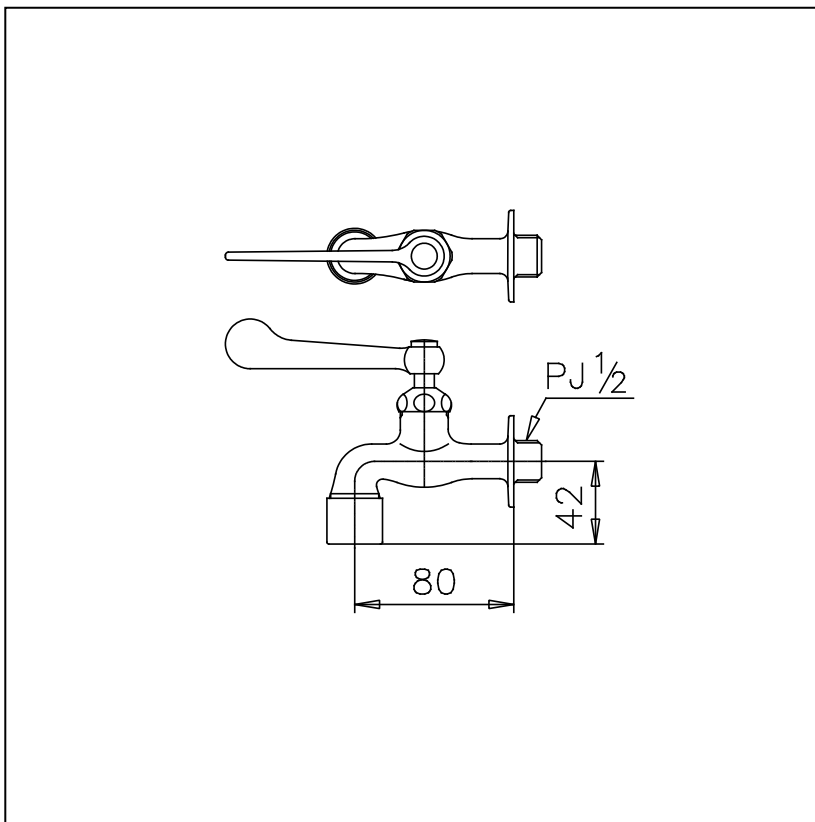

Item number: **TS131B14(HM)** OTHER FAUCETS

Features

Specifications

Water Pressure : 0.05MPa -0.75MPa
Hole : 1 Hole
Finish : Nickel Chrome
Material : Brass
Flow Rate/ : >12L/min @0.1MPa.
Water usage

Parts description

- **TS131B14(HM)**
Lever Handle Sink Tap

Drawing:

Remarks:

Please result TOTO sales representative for detail.