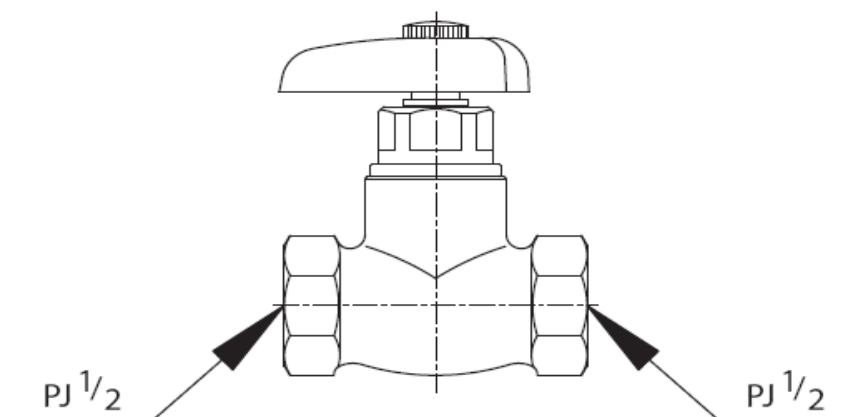

TOTO

OTHERS

TS130B6(HM)

Fitting Accessory

Product Features

Gate Valve

Suggestion Fittings & Parts

Remark : We reserve the right to change some parts for suitability.