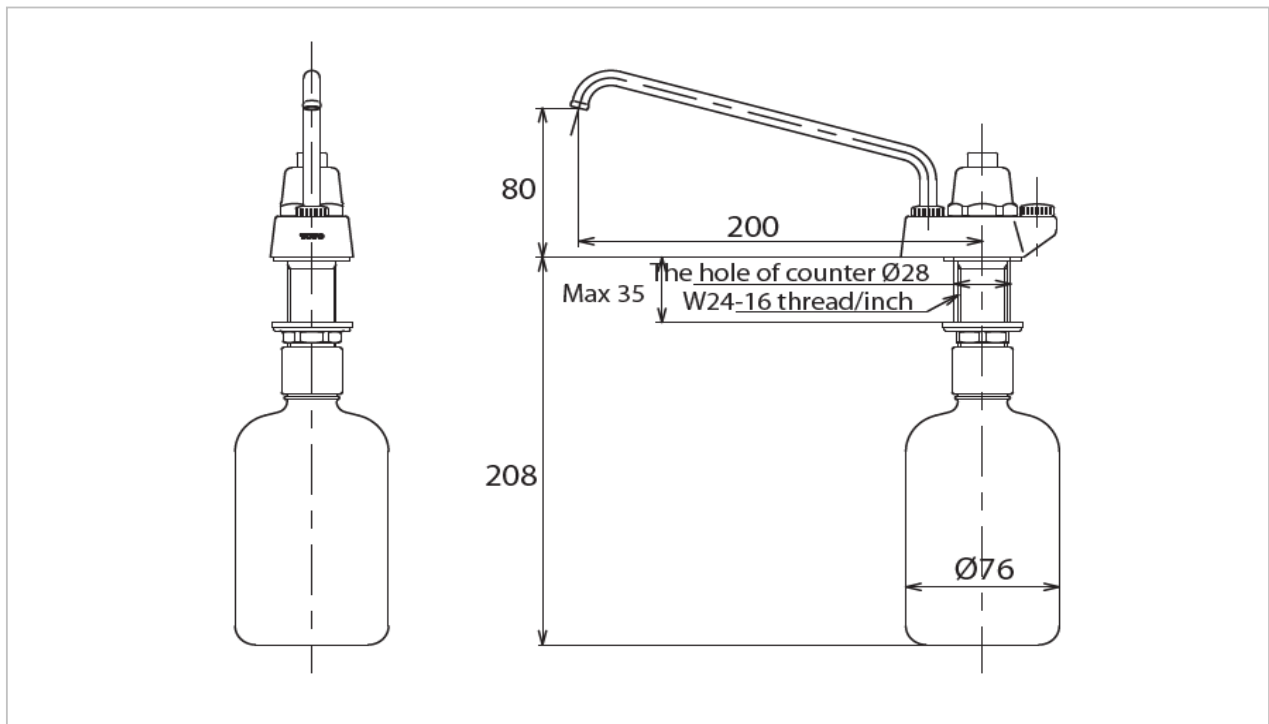

TOTO | BATHROOM ACCESSORY |

TS127G

Soap Dispenser

Product Features

Deck Type Liquid Soap Dispenser

Suggestion Fittings & Parts

Remark : We reserve the right to change some parts for suitability.

TOTO (THAILAND) CO.,LTD