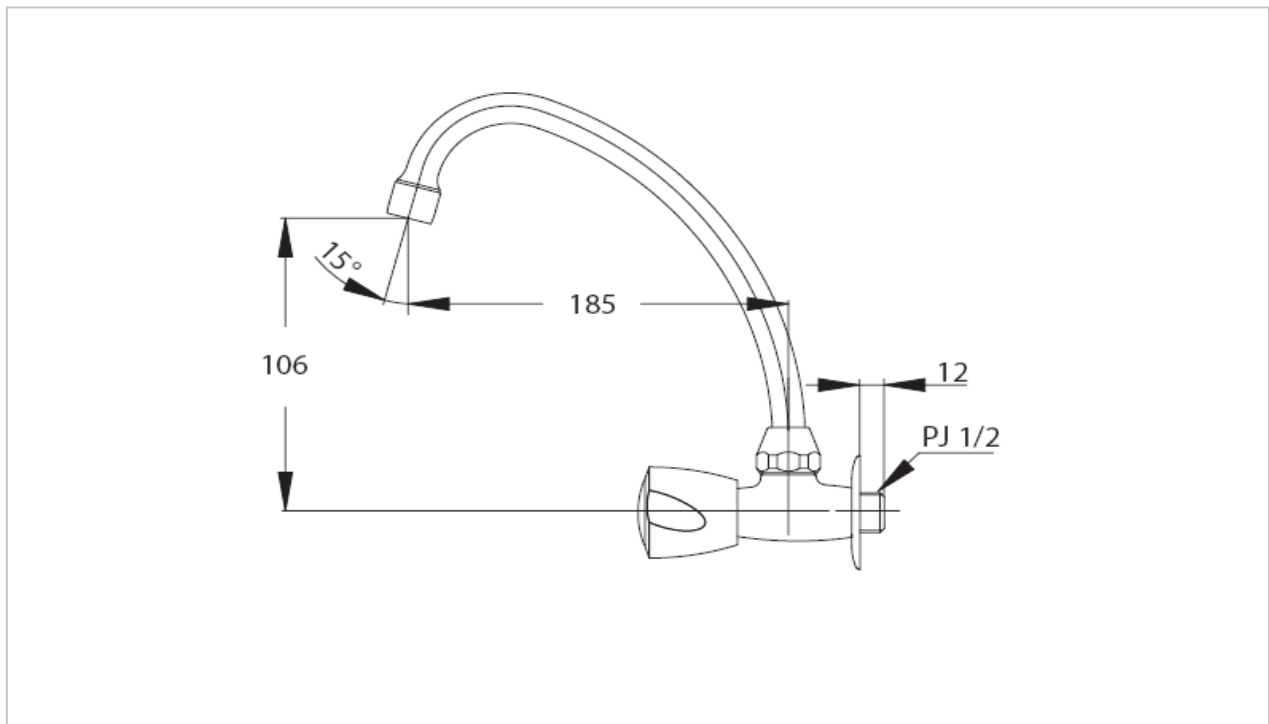

**TOTO**

**FAUCET&SHOWER**

**TS127B9**

*"Benonic (B9)" Faucet*

**Product Features**

Wall Sink Faucet

**Suggestion Fittings & Parts**

Remark : We reserve the right to change some parts for suitability.