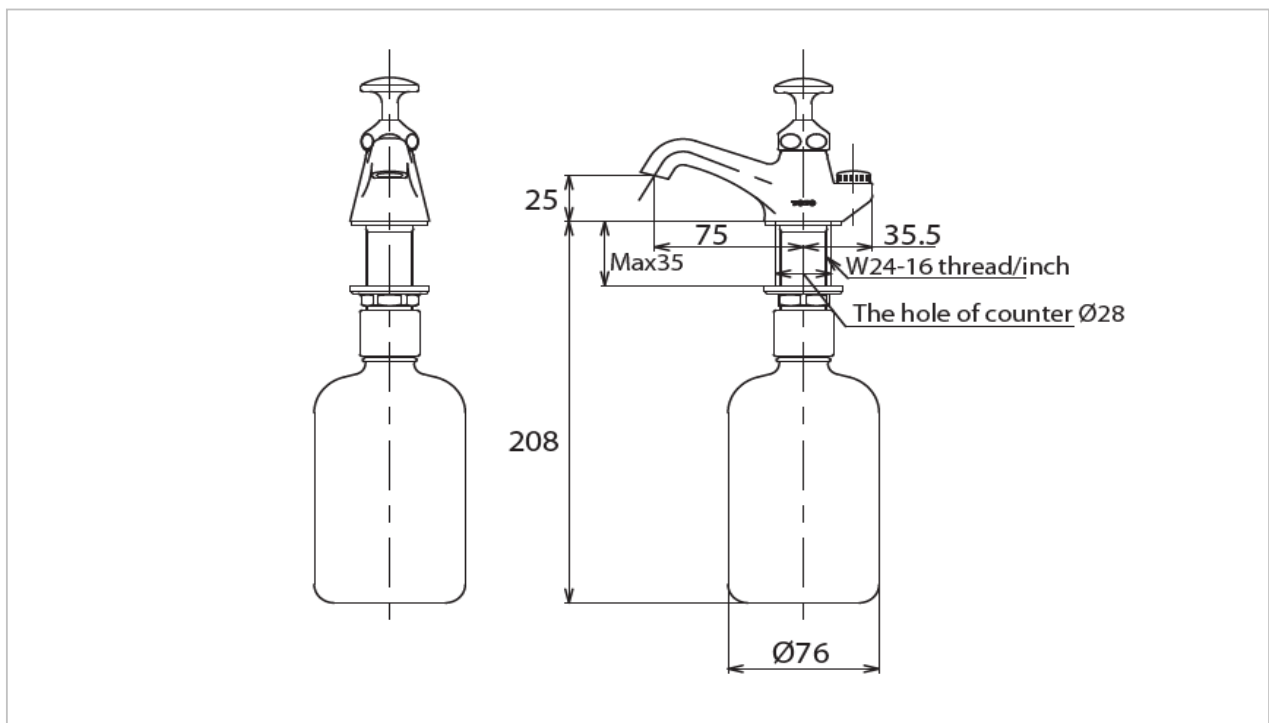

Soap Dispenser

Product Features

Deck Type Liquid Soap Dispenser

Suggestion Fittings & Parts

Remark : We reserve the right to change some parts for suitability.

TOTO (THAILAND) CO.,LTD

Bangkok Office : 598 Q House Ploenjit Building., G floor., Ploenchit Rd.,Lumpini, Pathumwan, Bangkok. 10330 Thailand
Tel : +(66)2-650-9925(AUTO) Fax : +(66)2-650-9923-4
www.toto.co.th