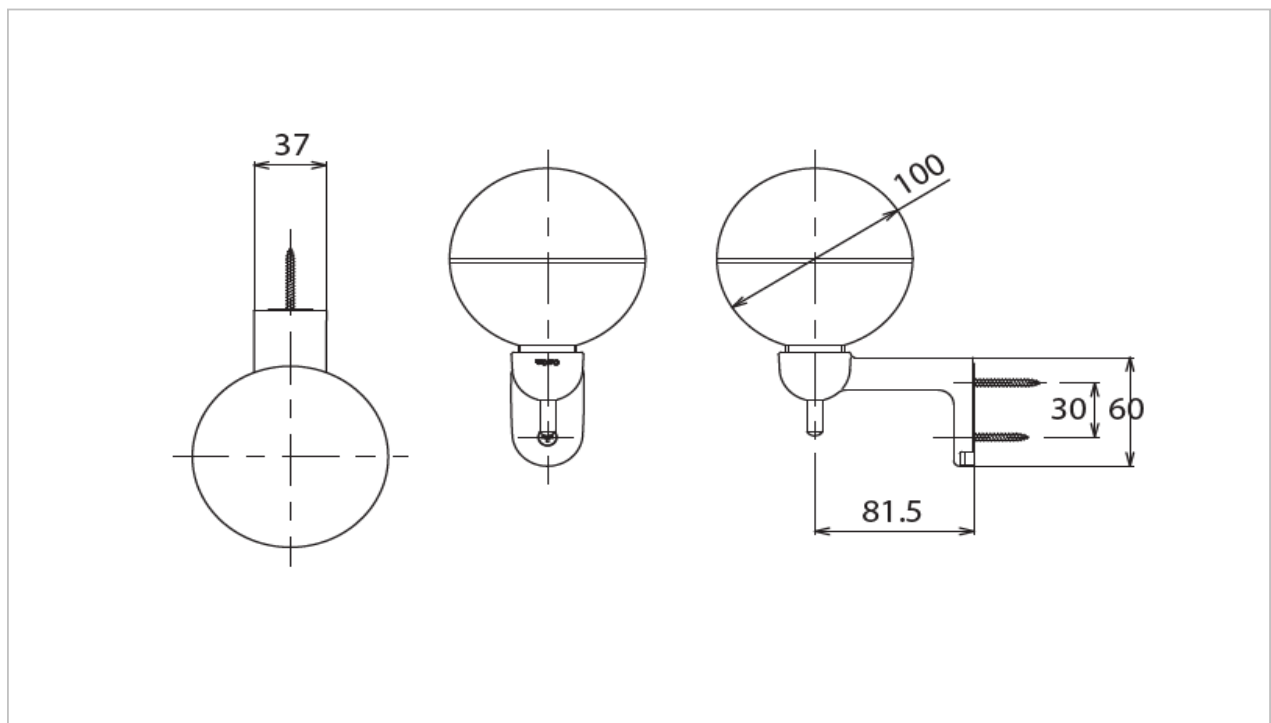

*Soap Dispenser*

Product Features

Wall Hung Liquid Soap Dispenser

Suggestion Fittings & Parts

Remark : We reserve the right to change some parts for suitability.

TOTO (THAILAND) CO.,LTD

Bangkok Office : 598 Q House Ploenjit Building., G floor., Ploenchit Rd., Lumpini, Pathumwan, Bangkok. 10330 Thailand