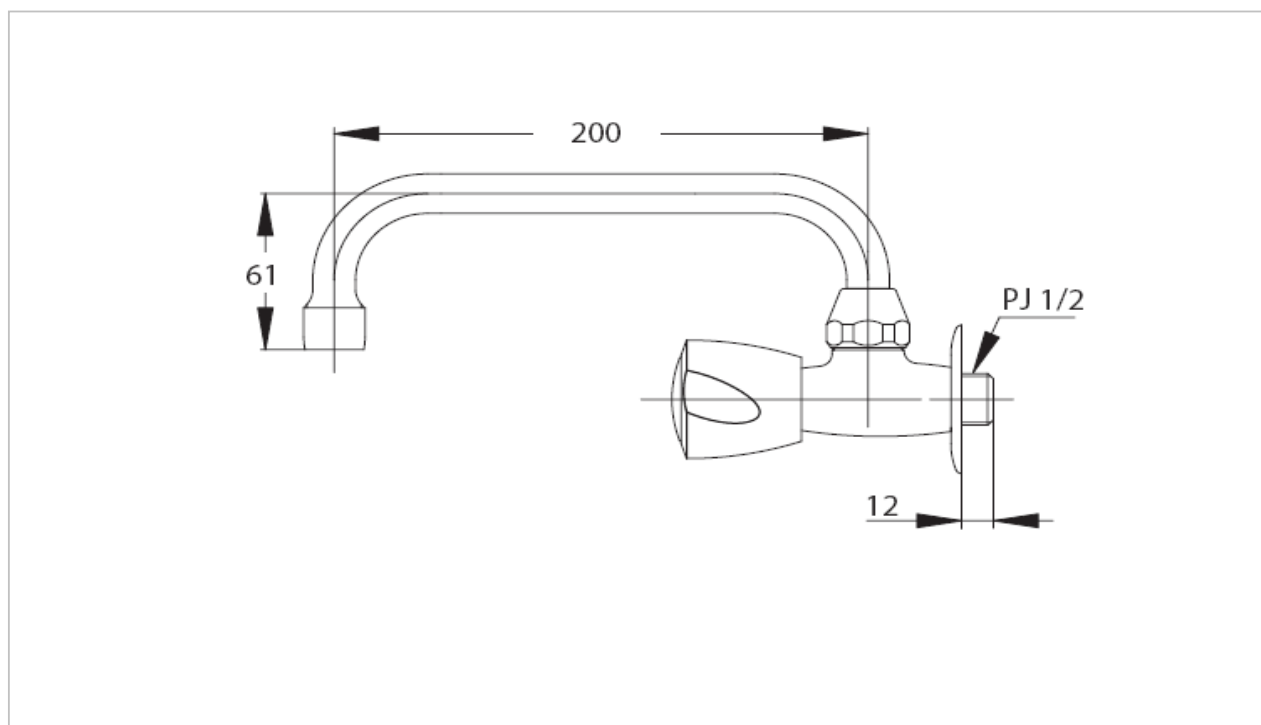

**TOTO**

**FAUCET&SHOWER**

**TS126B9**

*"Benonic (B9)" Faucet*

Product Features

Wall Sink Faucet

Suggestion Fittings & Parts

Remark : We reserve the right to change some parts for suitability.