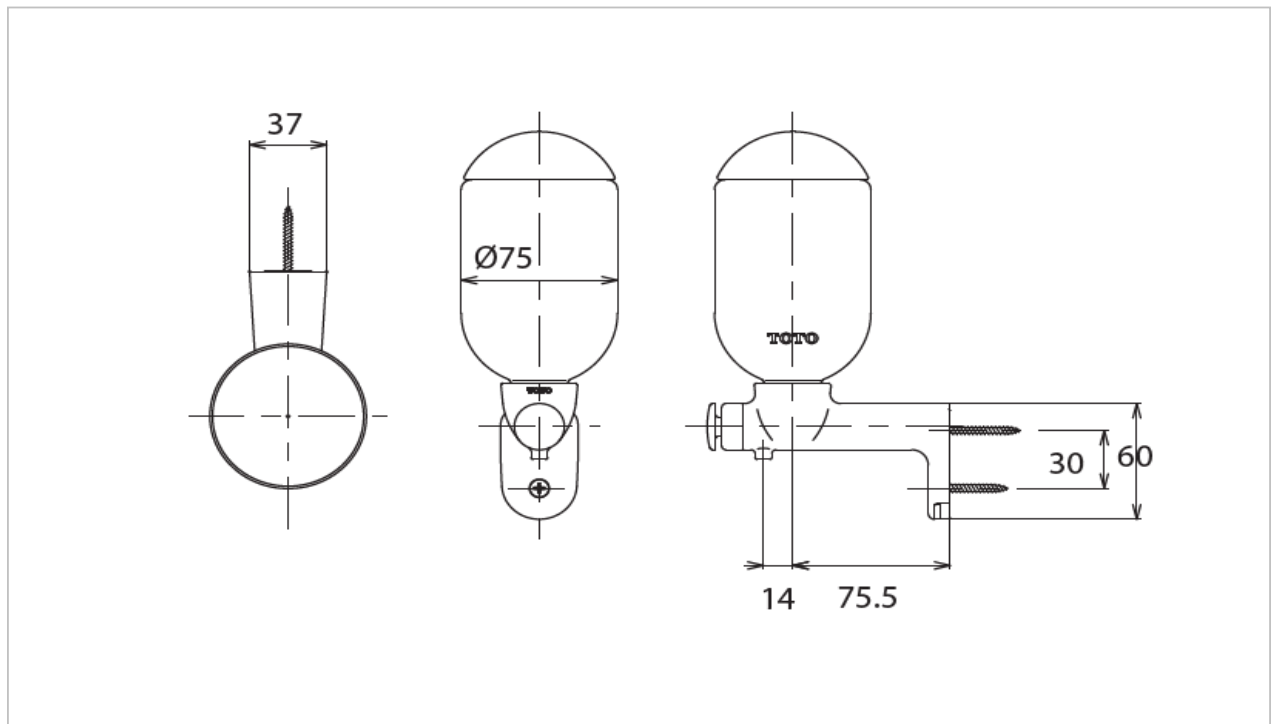

Soap Dispenser

Product Features

Wall Hung Liquid Soap Dispenser

Suggestion Fittings & Parts

Remark : We reserve the right to change some parts for suitability.

TOTO (THAILAND) CO.,LTD

Bangkok Office : 598 Q House Ploenjit Building., G floor., Ploenchit Rd., Lumpini, Pathumwan, Bangkok. 10330 Thailand
Tel : +(66)2-650-9925(AUTO) Fax : +(66)2-650-9923-4
www.toto.co.th