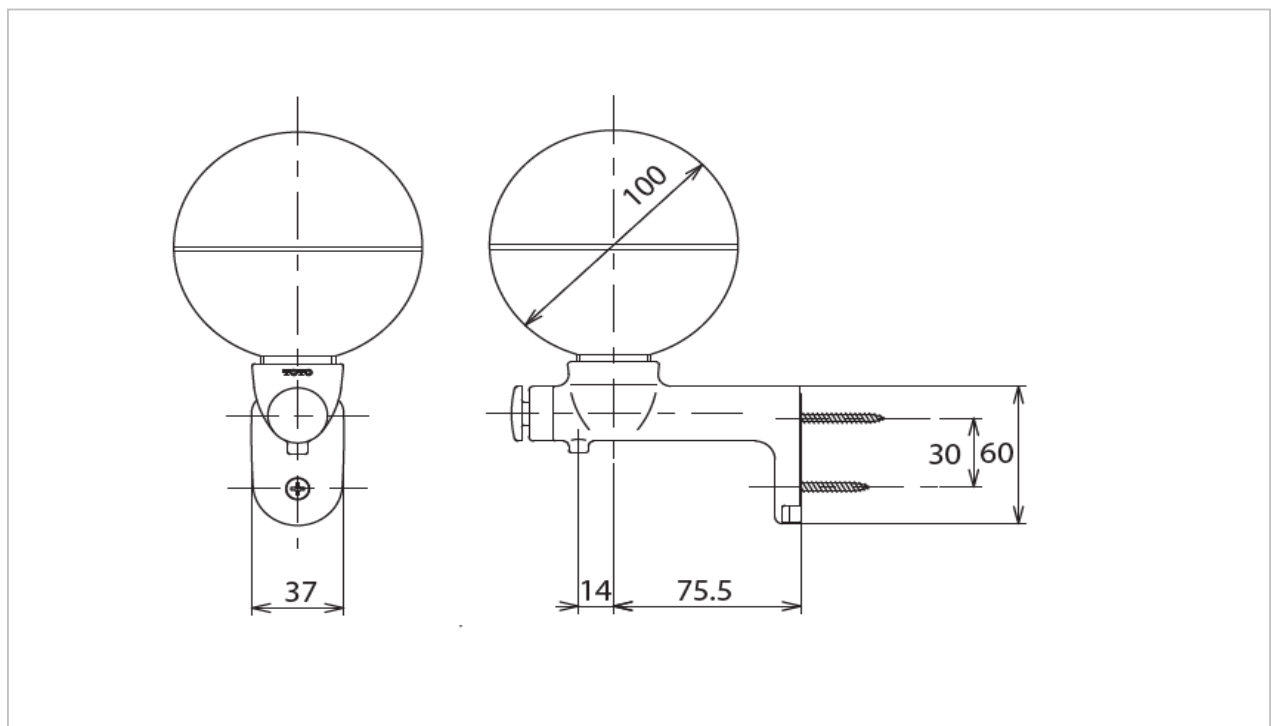

*Soap Dispenser*

Product Features

Wall Hung Liquid Soap Dispenser

Suggestion Fittings & Parts

Remark : We reserve the right to change some parts for suitability.

TOTO (THAILAND) CO.,LTD

Bangkok Office : 598 Q House Ploenjit Building., G floor., Ploenchit Rd.,Lumpini, Pathumwan, Bangkok. 10330 Thailand