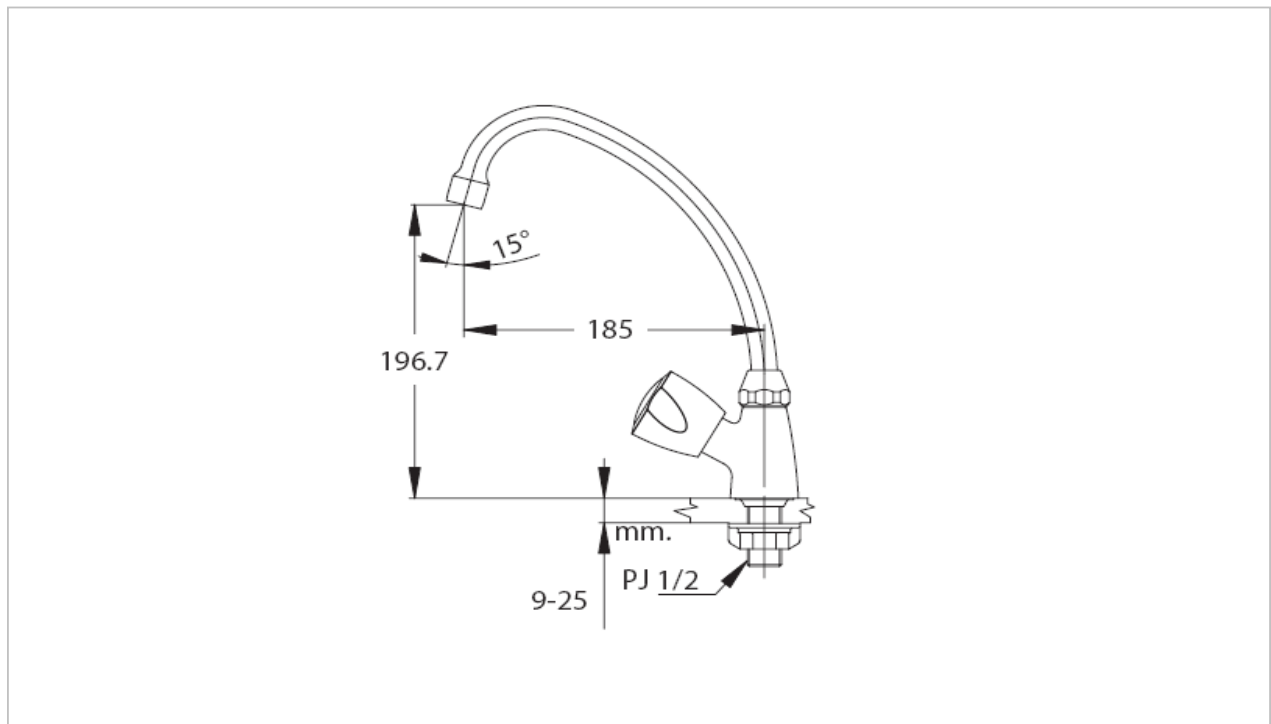

TOTO

FAUCET&SHOWER

TS125B9

"Benonic (B9)" Faucet

Product Features

Wall Sink Faucet

Suggestion Fittings & Parts

Remark : We reserve the right to change some parts for suitability.