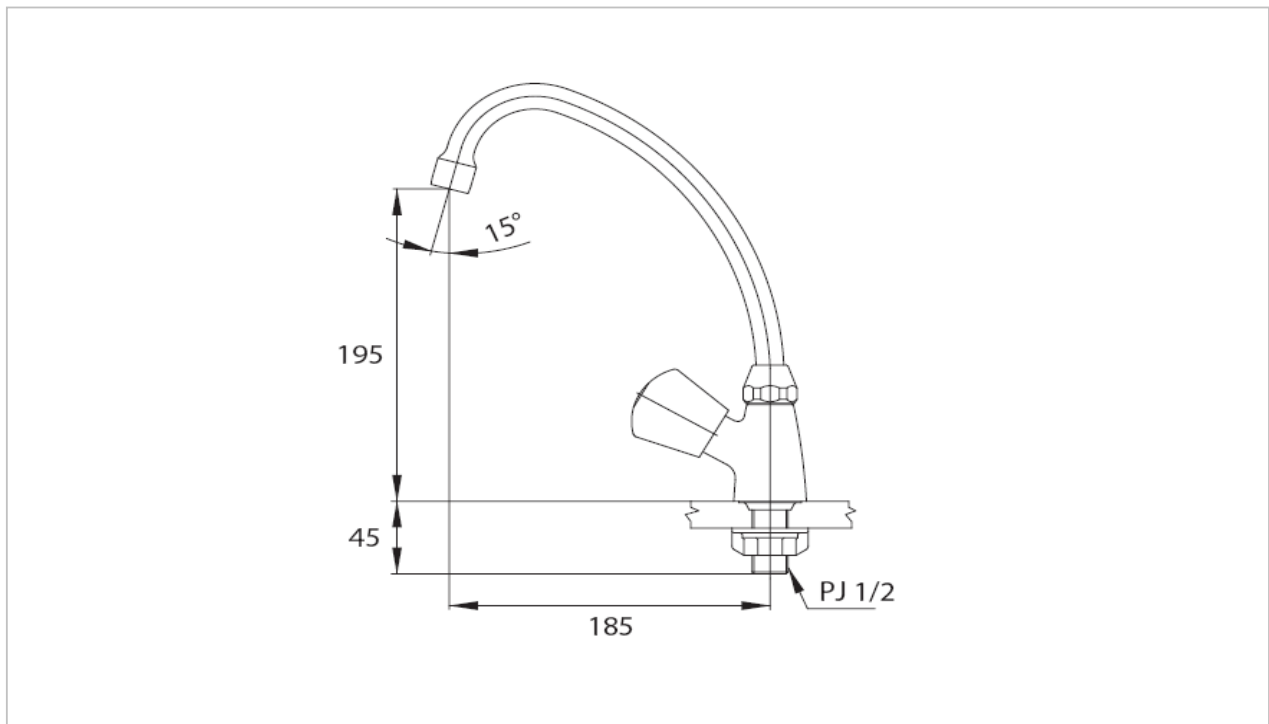

TOTO

FAUCET&SHOWER

TS125B17

"Benonic (B17)" Faucet

Product Features

Counter Sink Faucet

Suggestion Fittings & Parts

Remark : We reserve the right to change some parts for suitability.