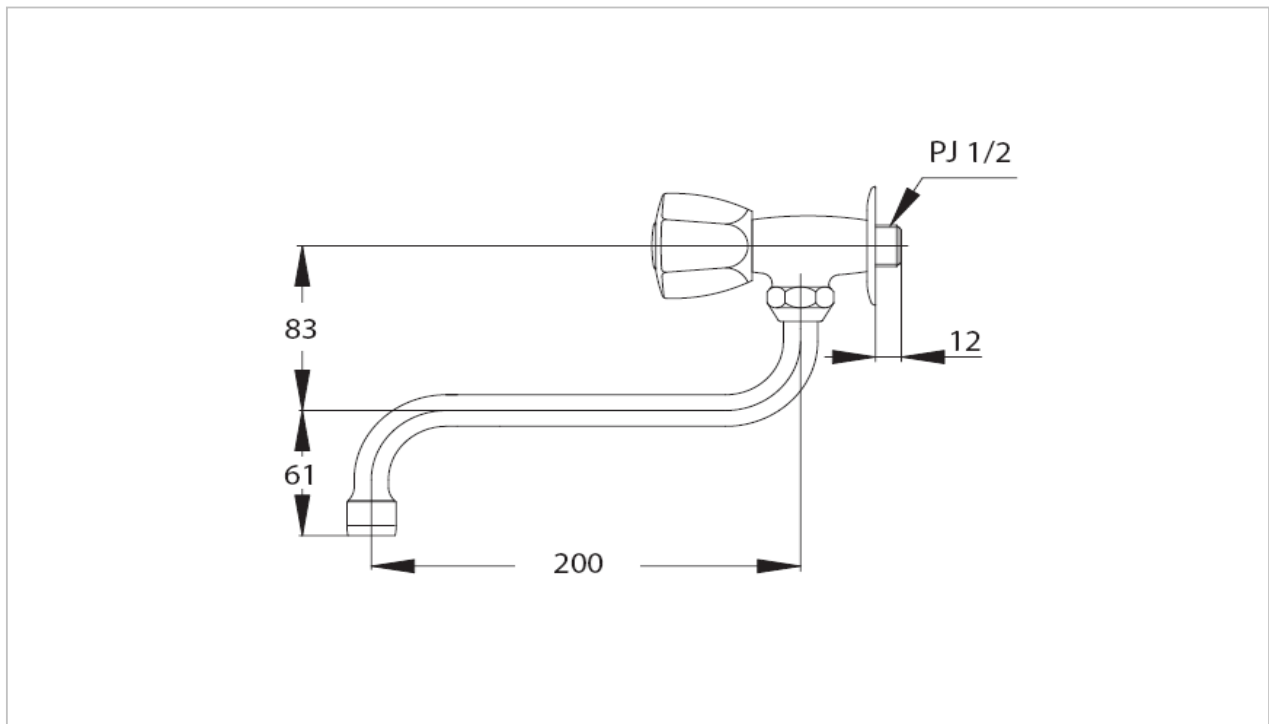

TOTO

FAUCET&SHOWER

TS123B1N(HM)

"Benone" Faucet

Product Features

Wall Sink Faucet

Suggestion Fittings & Parts

Remark : We reserve the right to change some parts for suitability.