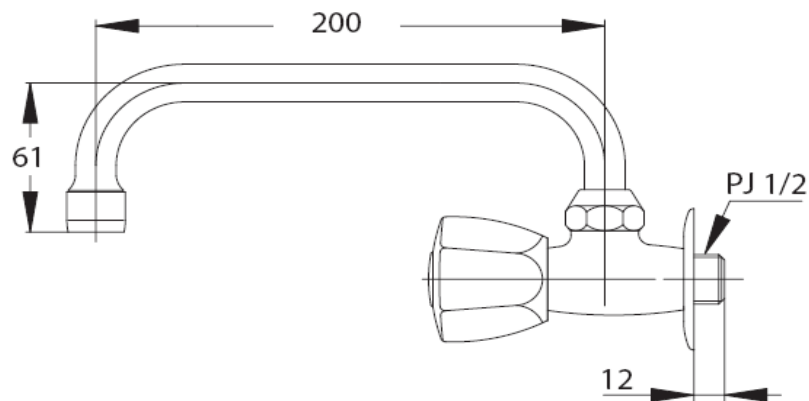

TOTO

FAUCET&SHOWER

TS121B1N(HM)

"Benone" Faucet

Product Features

Wall Sink Faucet

Suggestion Fittings & Parts

Remark : We reserve the right to change some parts for suitability.