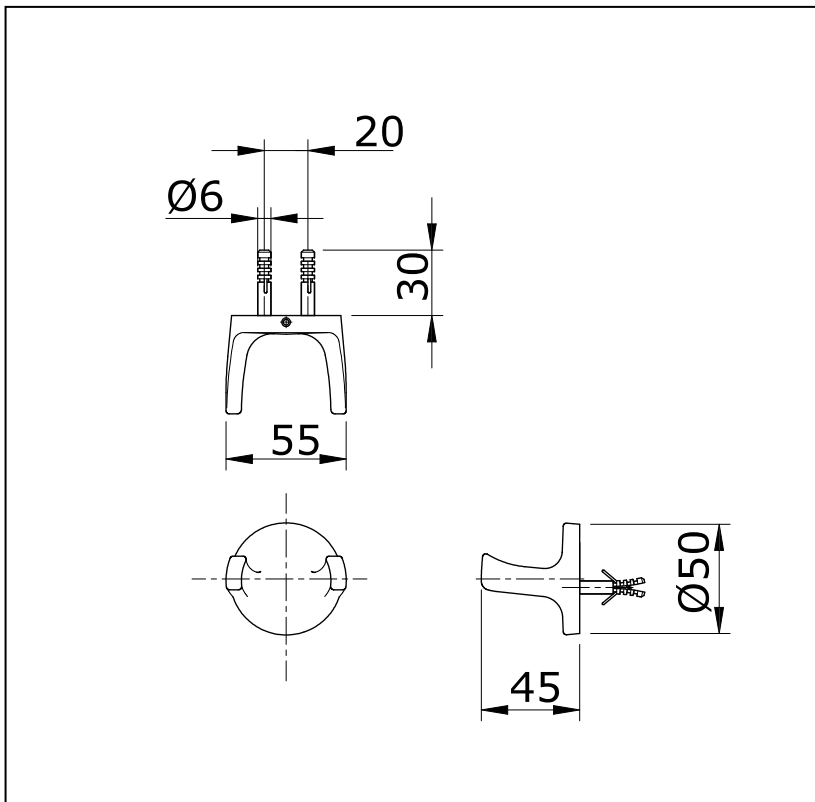

Item number: TS118WSB Bathroom Accessories

Features

- Simple installation, easy to use

Specifications

Finish : Nickel Chrome
Material : Brass

Parts description

- **TS116WSB**
  Double Robe Hook

Drawing:

Remarks:

Please result TOTO sales representative for detail.