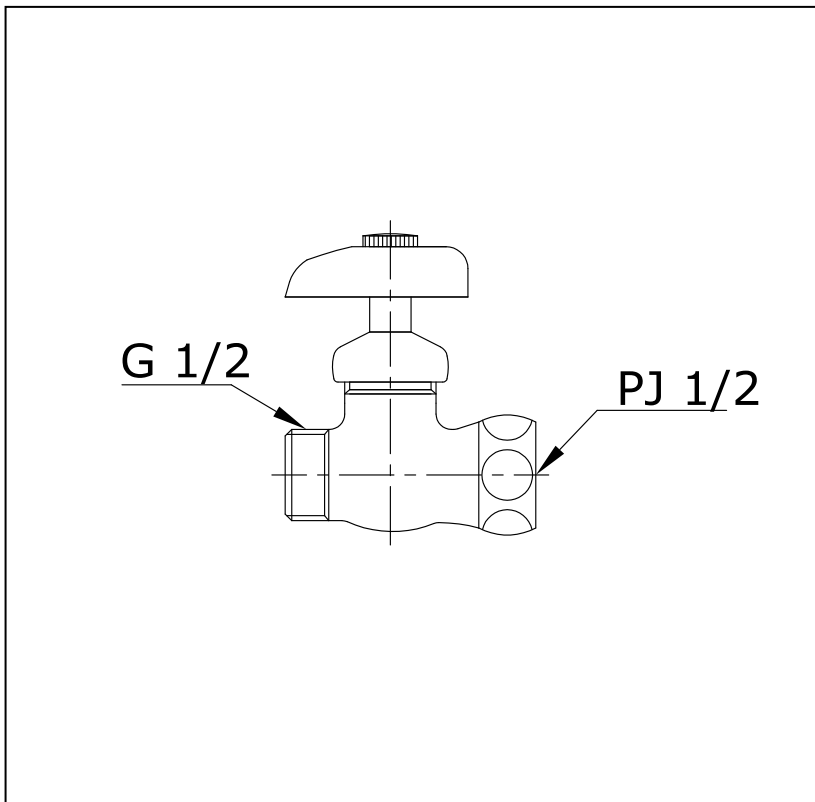

Item number: TS117B6(HM) Supplementary Fittings

Features

- Simple installation, easy to use

Specifications

Finish : Nickel Chrome
Material : Brass

Parts description

- **TS117B6(HM)**
Gate Valve

Drawing: