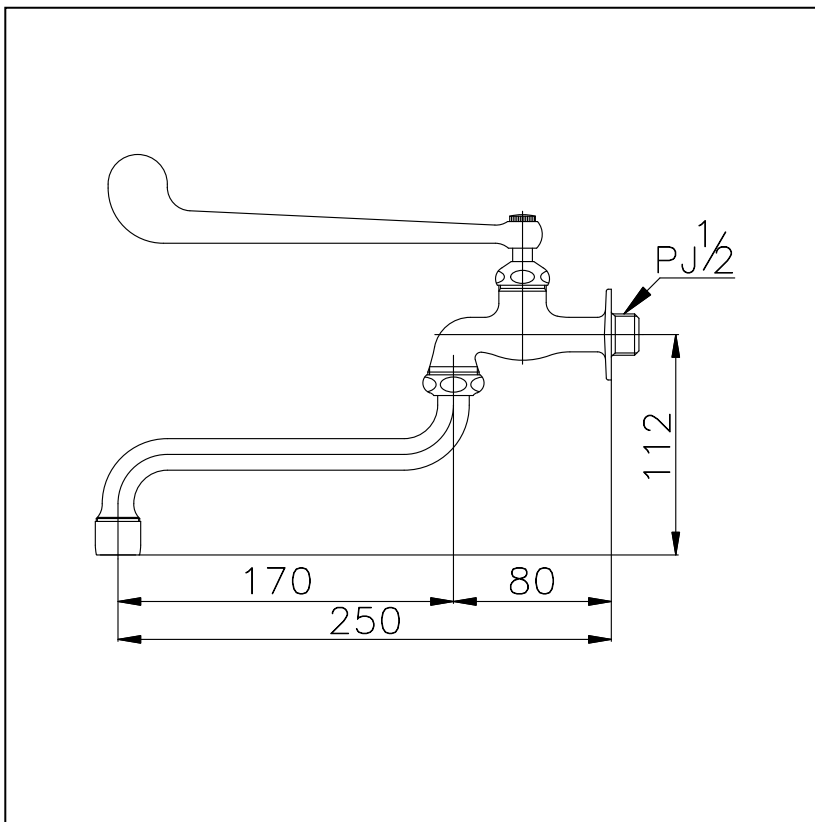

Drawing:

Remarks:

Please result TOTO sales representative for detail.