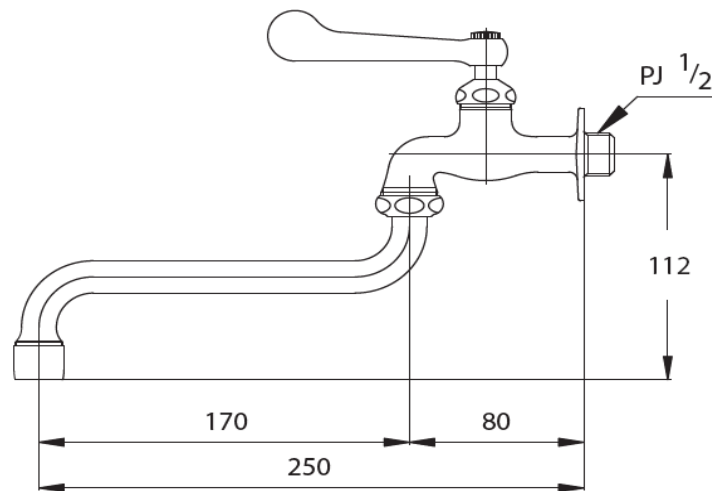

**TOTO**

**FAUCET&SHOWER**

**TS116B14LC**

*Multi-Purpose Faucet*

**Product Features**

Long Handle Wall Faucet

**Suggestion Fittings & Parts**

Remark : We reserve the right to change some parts for suitability.