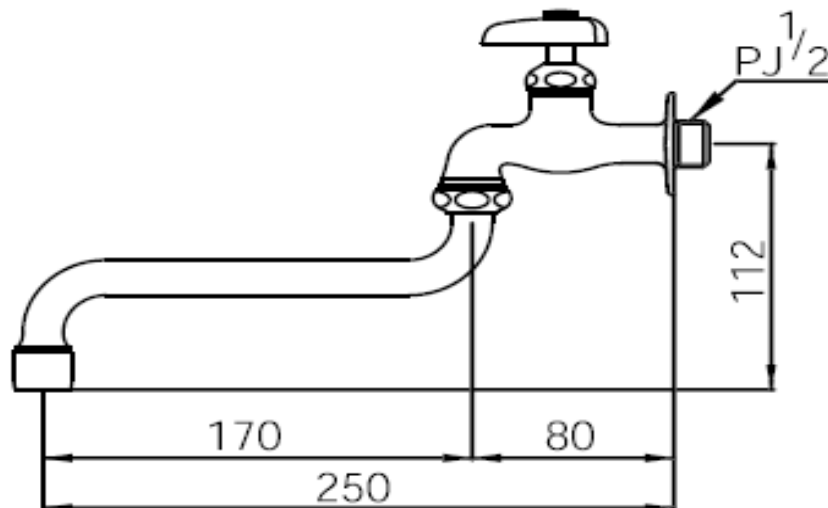

TOTO

FAUCET&SHOWER

TS115B6(HM)

Multi-Purpose Faucet

Product Features

Wall Faucet

Suggestion Fittings & Parts

Remark : We reserve the right to change some parts for suitability.