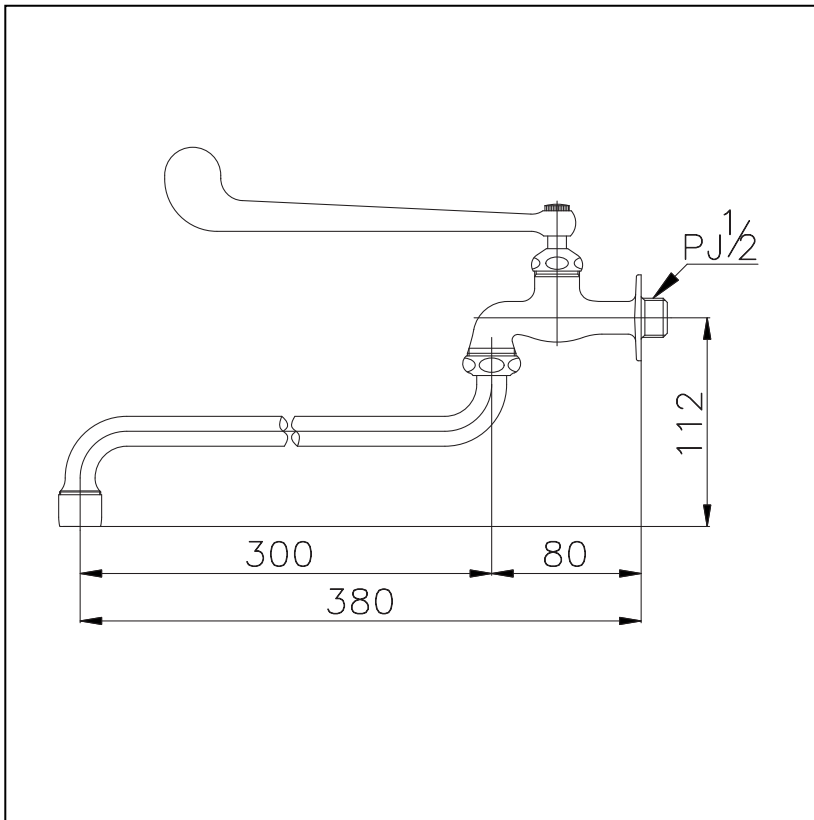

Drawing:

Remarks:

Please result TOTO sales representative for detail.