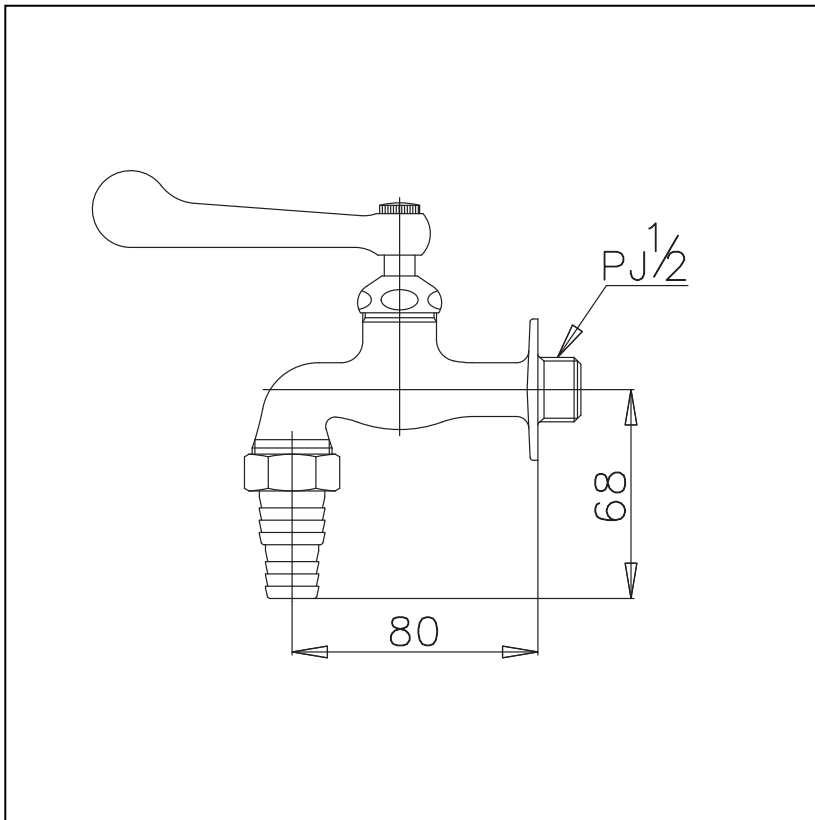

Item number: **TS114B14(HM)** OTHER FAUCETS

Features

Specifications

Water Pressure : 0.05MPa -0.75MPa
Hole : 1 Hole
Finish : Nickel Chrome
Material : Brass
Flow Rate/ : >12L/min @0.1MPa.
Water usage

Parts description

- **TS114B14(HM)**
Lever Handle Sink Tap with
Hose Coupling

Drawing:

Remarks:

Please result TOTO sales representative for detail.