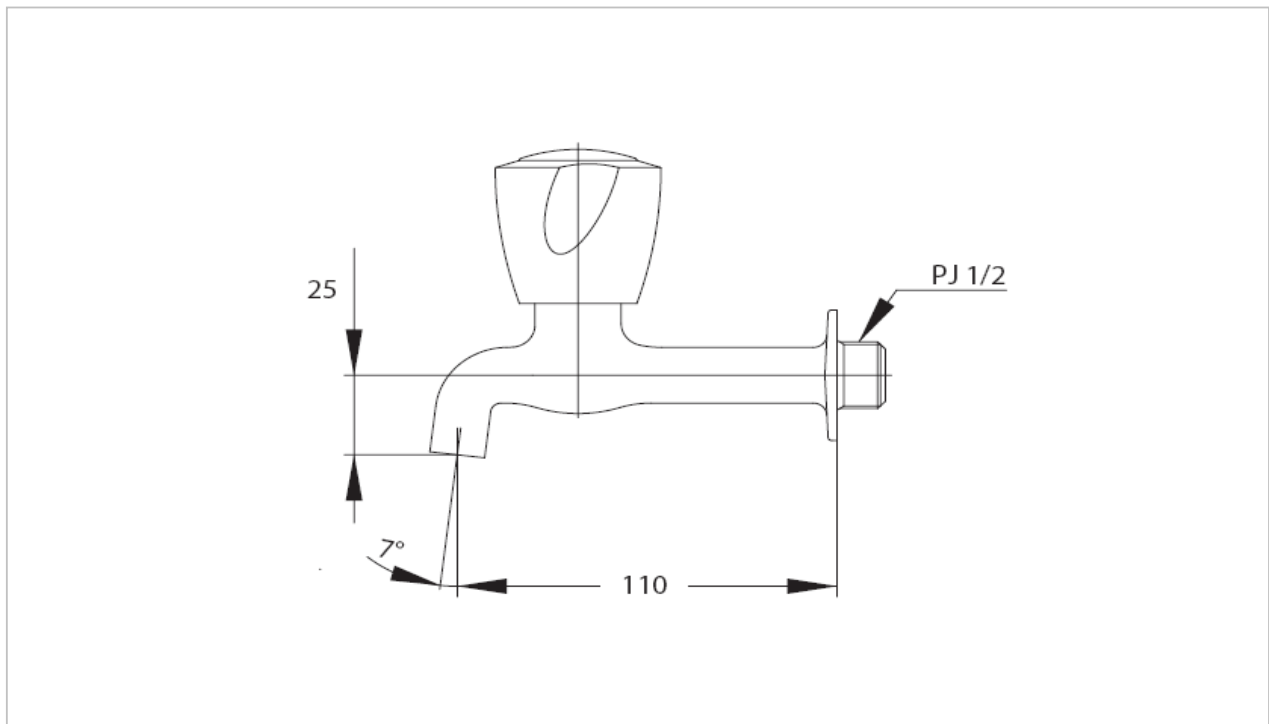

TOTO

FAUCET&SHOWER

TS112B9

"Benonic (B9)" Faucet

Product Features

Single Wall Faucet

Suggestion Fittings & Parts

Remark : We reserve the right to change some parts for suitability.