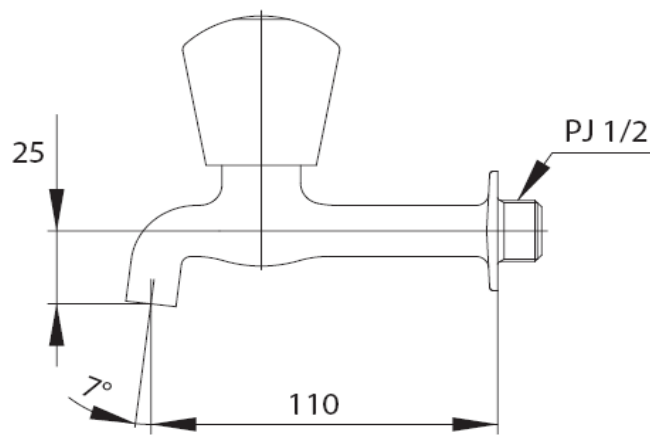

TOTO

FAUCET&SHOWER

TS112B17

"Benonic (B17)" Faucet

Product Features

Single Wall Faucet

Suggestion Fittings & Parts

Remark : We reserve the right to change some parts for suitability.