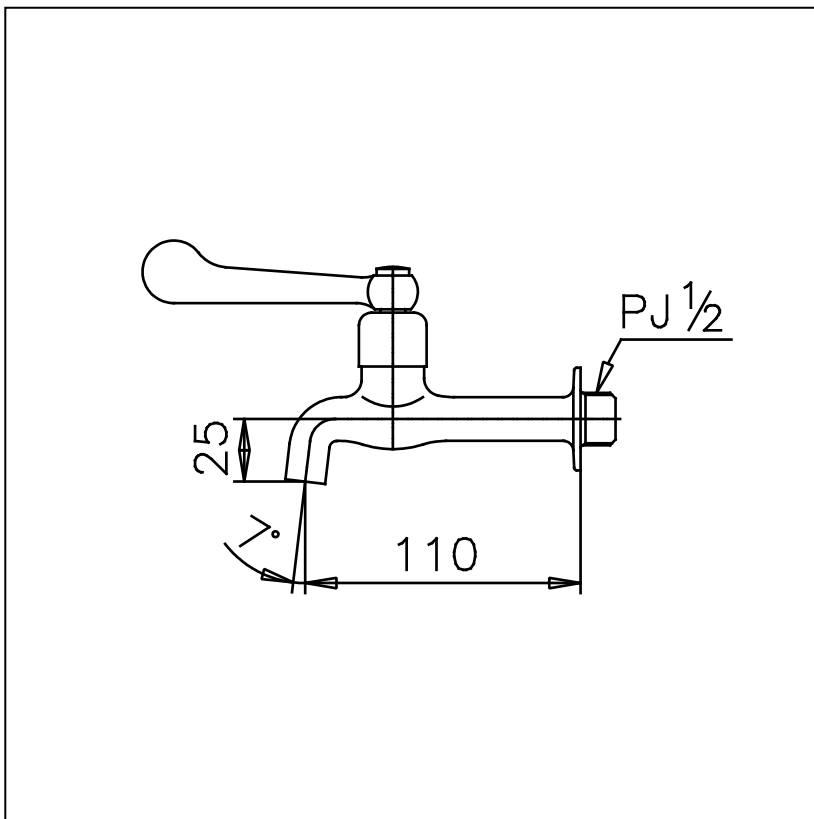

Item number: **TS112B14(HM)** **OTHER FAUCETS**

Features

Specifications

Water Pressure : 0.05MPa -0.75MPa
Hole : 1 Hole
Finish : Nickel Chrome
Material : Brass
Flow Rate/ : >12L/min @0.1MPa.
Water usage

Parts description

- **TS112B14(HM)**

Lever Handle Sink Tap

Drawing:

Remarks:

Please result TOTO sales representative for detail.