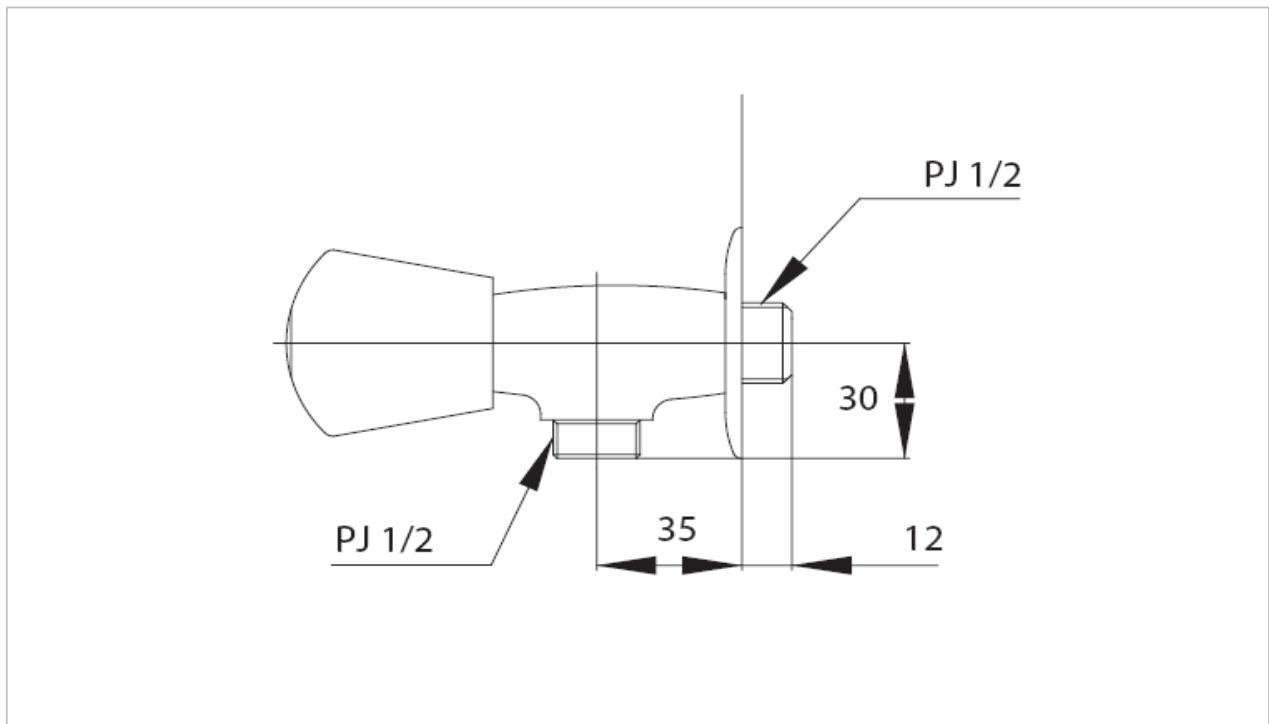

TOTO

FAUCET&SHOWER

TS111B17

"Benonic (B17)"Combination Exposed for Hand Shower

Product Features

Suggestion Fittings & Parts

Remark : We reserve the right to change some parts for suitability.

TOTO (THAILAND) CO.,LTD