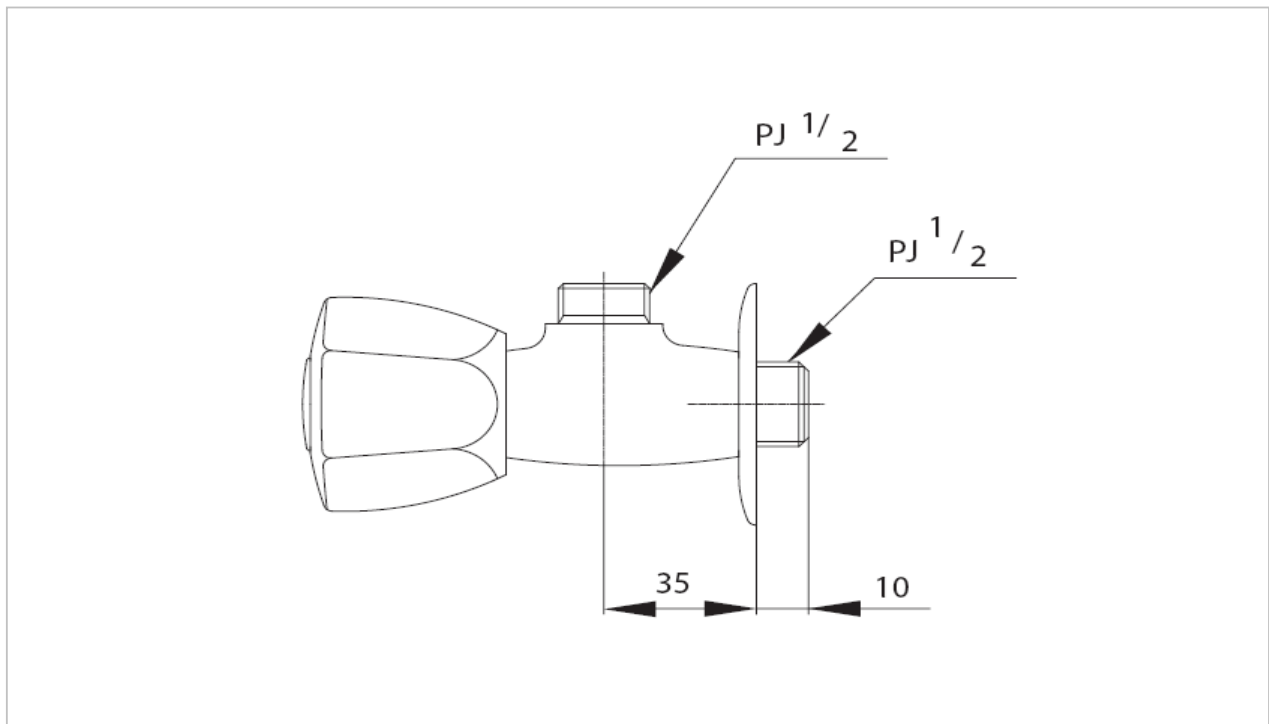

TOTO

FAUCET&SHOWER

TS106B1N(HM)

"Benone" Concealed Valve

Product Features

Suggestion Fittings & Parts

Remark : We reserve the right to change some parts for suitability.

TOTO (THAILAND) CO.,LTD