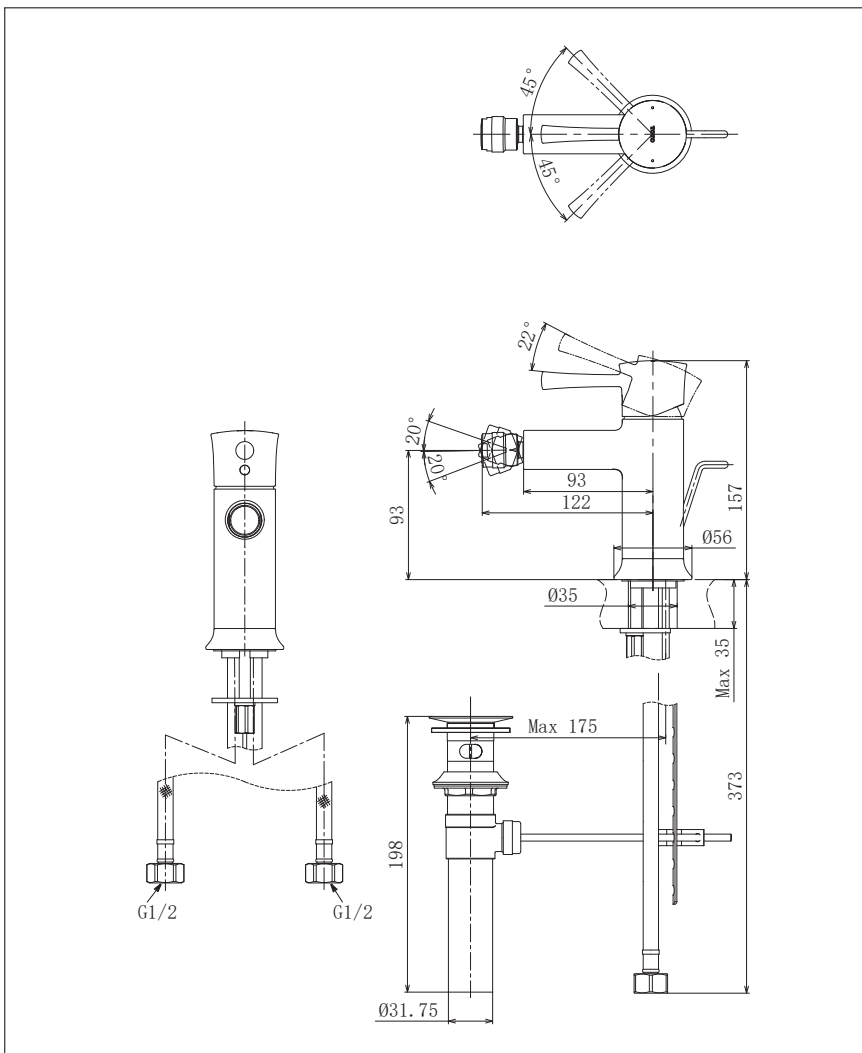

Parts Description

- TRS02301T
  Bidet Faucet

Please consult a TOTO representative for details

TOTO (THAILAND) CO.,LTD

Bangkok Office : G Tower Grand Rama 9,12th Floor, South Wing, 9 Rama IX Road,Huaykwang Sub-district,Huaykwang District, Bangkok. 10310 Thailand
Tel : +(66)2-117-9520(AUTO) Fax : +(66)2-117-9527
th.toto.com

All rights reserved by TOTO company. Specifications and size are subject to change without notice.