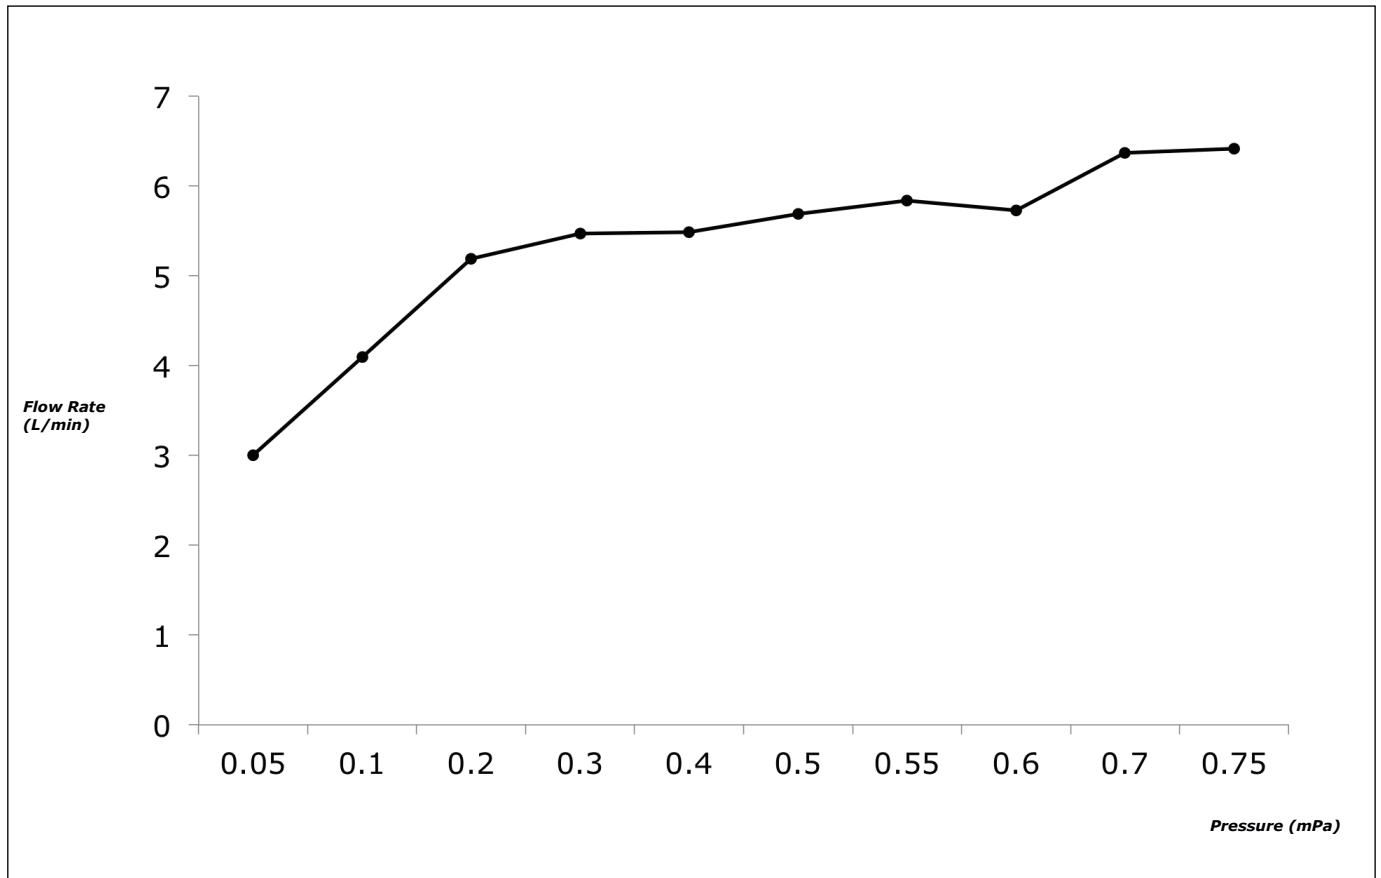

GS Series
Bidet Faucet
(w/ Pop-up waste)

Features

- Gorgeous and Smart Design Concept

Specifications

- Finish : Chrome
- Material : Brass (Faucet)
Plastic (Hand Shower)

Parts Description

- **TRG03301T**
Bidet Faucet (w/ Pop-up waste)

Please consult a TOTO representative for details

Flow Rate

T
G
C