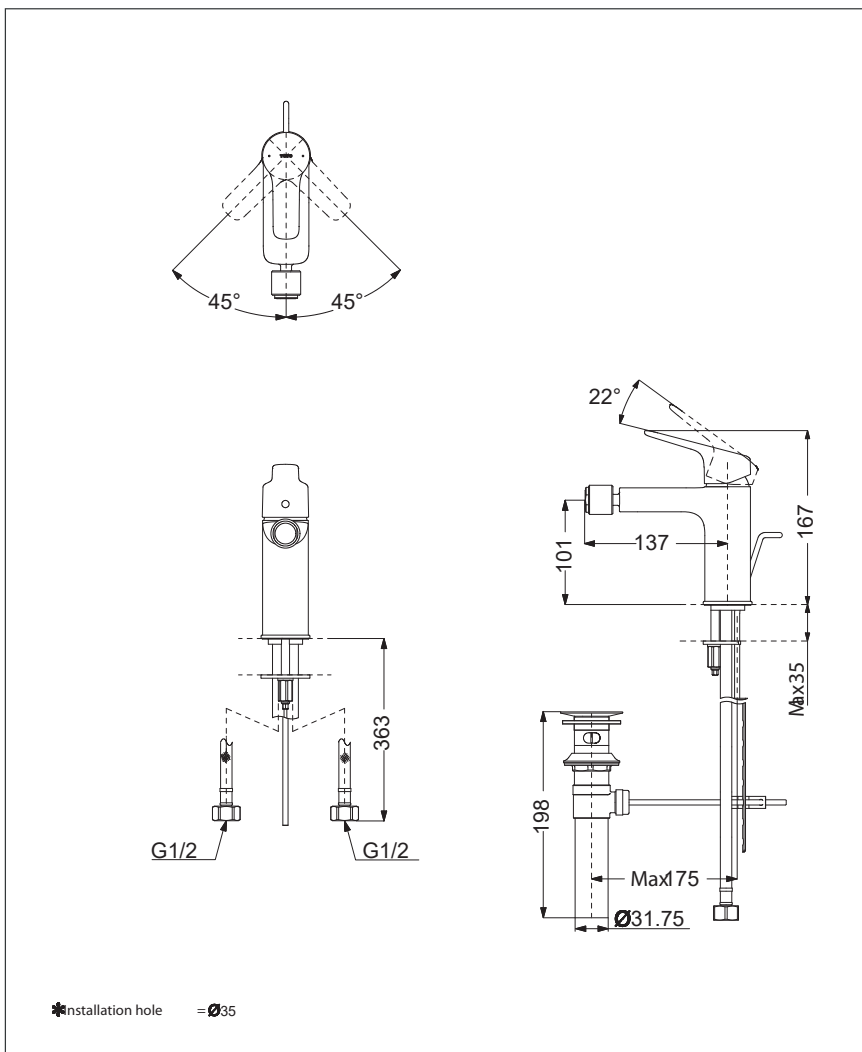

GS Series
Bidet Faucet
(w/ Pop-up waste)

Features

- Gorgeous and Smart Design Concept

Specifications

- Finish : Chrome
- Material : Brass (Faucet)
Plastic (Hand Shower)

Parts Description

- **TRG03301T**
Bidet Faucet (w/ Pop-up waste)

Please consult a TOTO representative for details

Flow Rate

T
G
C