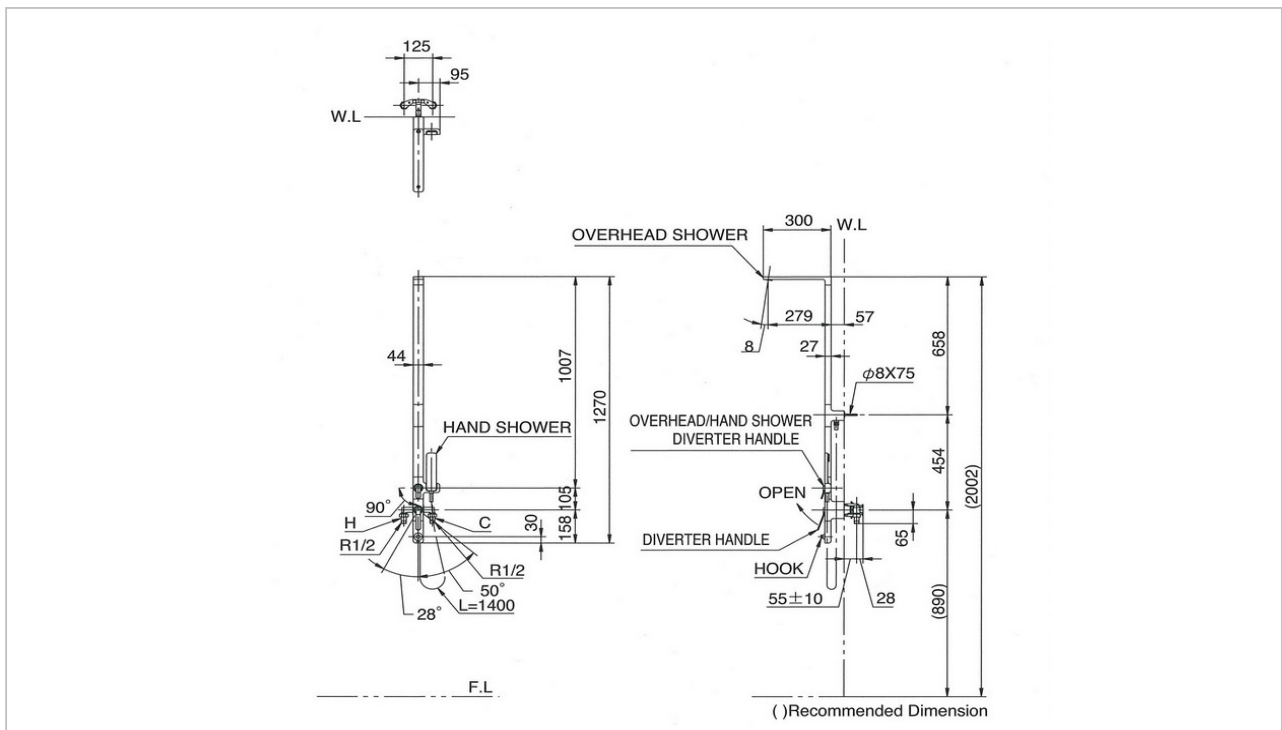

TOTO

FAUCET&SHOWER

TMX95A-V200

"Renesse" Shower Tower

Product Features

- Shower Tower
- Modern, elegant styling
- Durable finishes
- DZR Brass valve bodies

Suggestion Fittings & Parts

Remark : We reserve the right to change some parts for suitability.