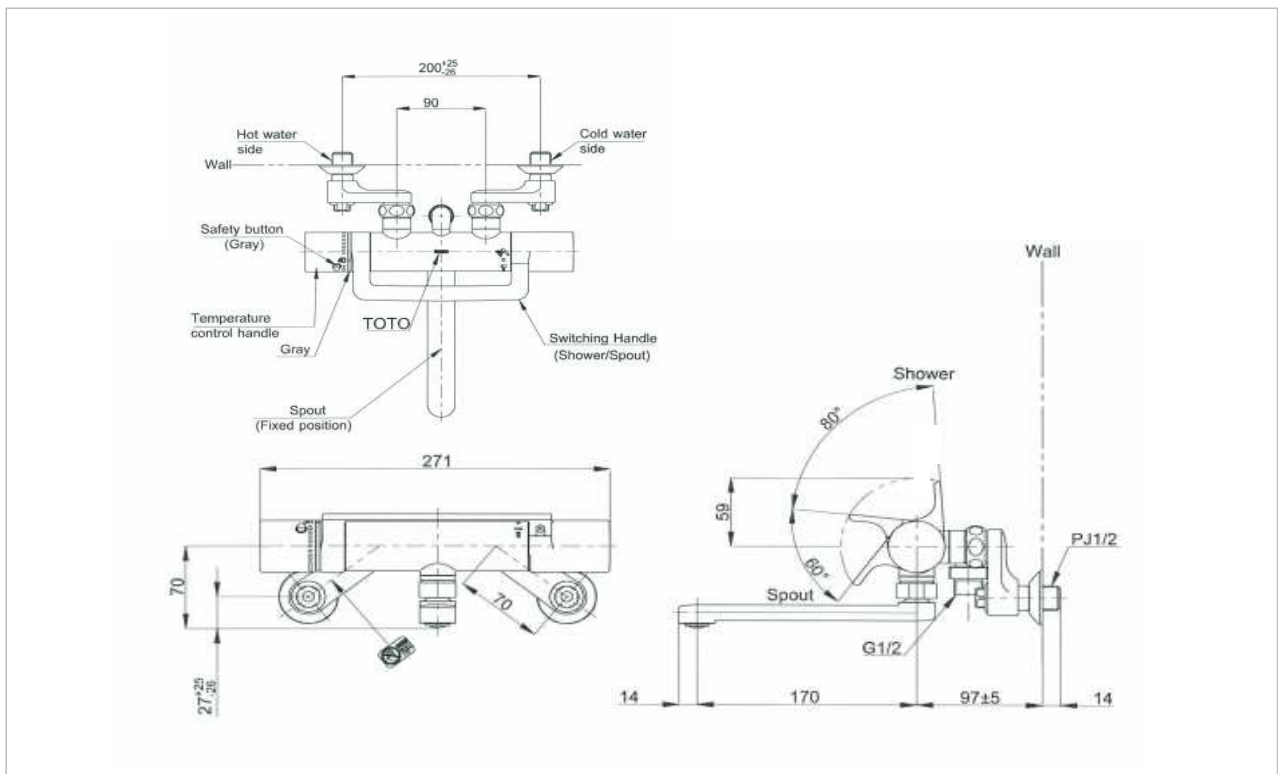

TOTO

FAUCET&SHOWER

TMGG44QEX

Thermostat Shower Mixer

Product Features

Thermostat shower Mixer without Hand Shower

Suggestion Fittings & Parts

Remark : We reserve the right to change some parts for suitability.