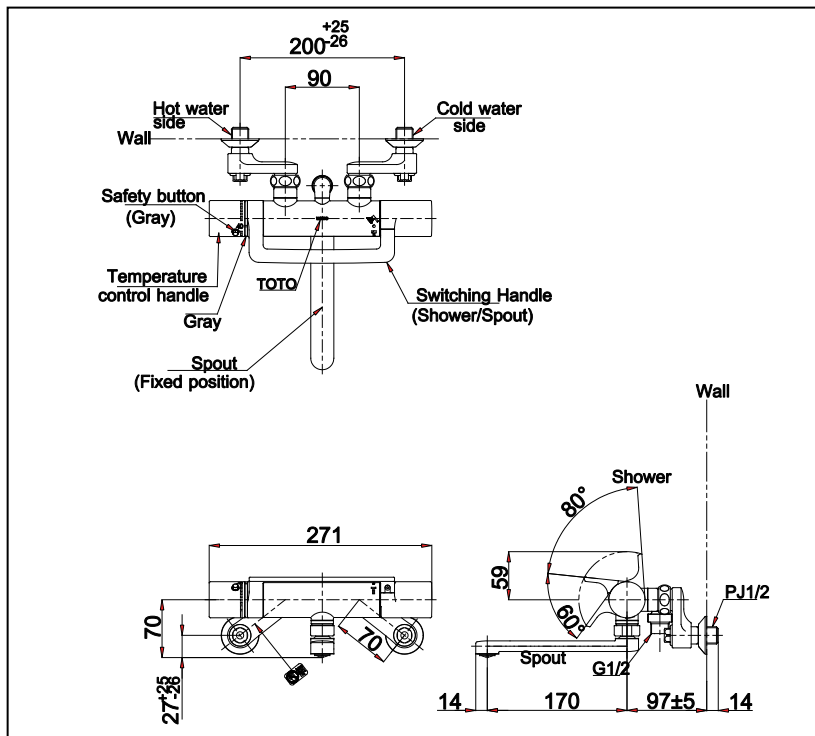

Item number: TMGG40QEX THERMOSTAT SHOWERS

Features

-
-

Specifications

Water Pressure : 0.15MPa - 0.75MPa
 Finish : Nickel Chrome
 Material : Brass

Parts description

- **TMGG40QEX**
 Thermostat Bath and Shower Mixer
 without Hand Shower Set

Drawing:

Remarks:

Please result TOTO sales representative for detail.