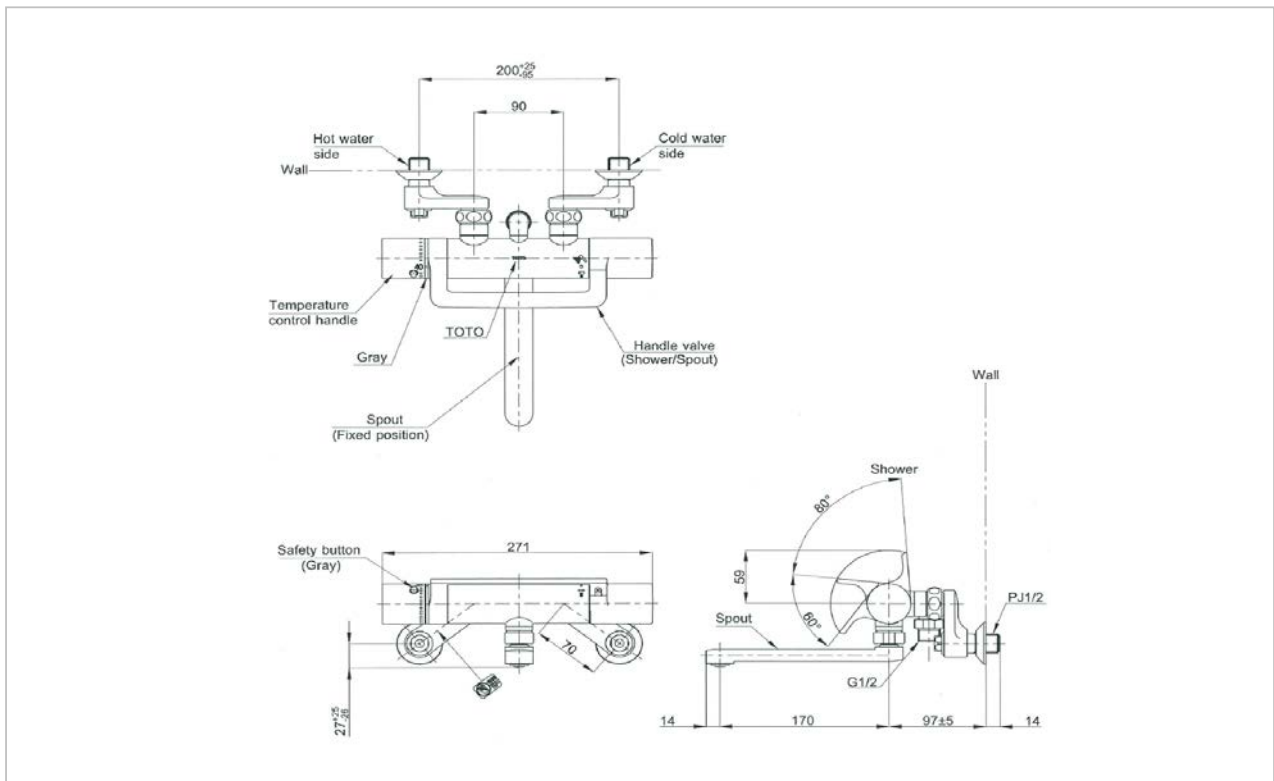

TOTO

FAUCET&SHOWER

TMGG40QEX

Thermostat Shower Mixer

Product Features

Thermostat shower Mixer without Hand Shower

Suggestion Fittings & Parts

Remark : We reserve the right to change some parts for suitability.