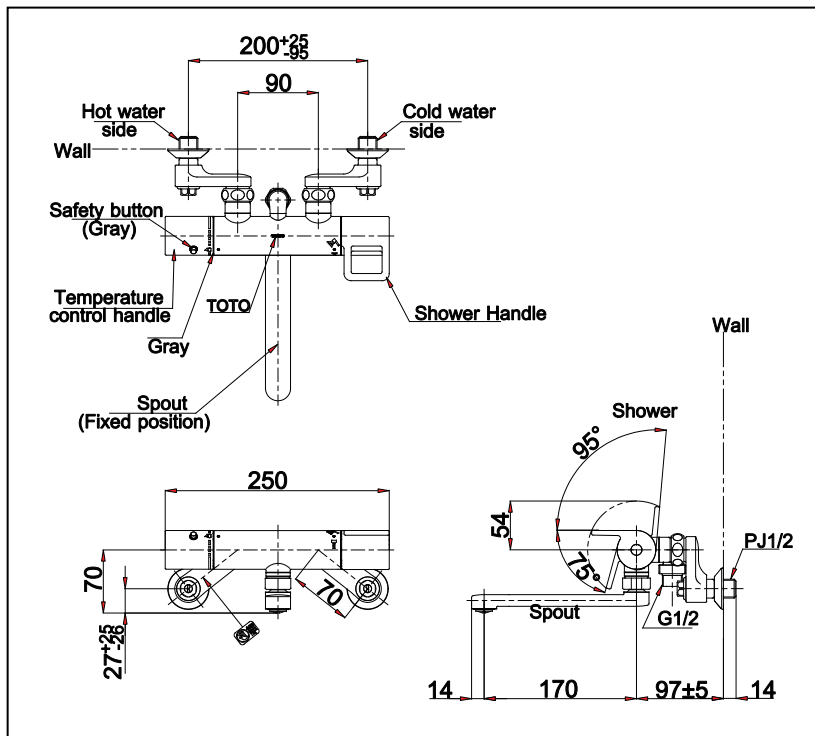

Item number: TMGG40EX THERMOSTAT SHOWERS

Features

Specifications

Water Pressure : 0.15MPa - 0.75MPa
 Finish : Nickel Chrome
 Material : Brass

Parts description

- TMGG40EX

Thermostat Bath and Shower Mixer without Hand Shower Set

Drawing:

Remarks:

Please result TOTO sales representative for detail.