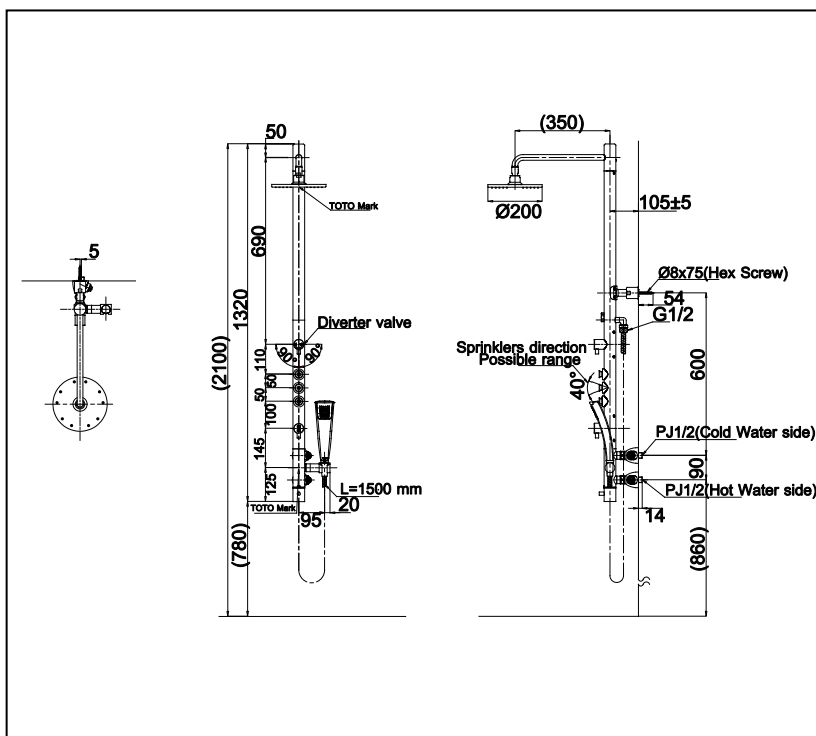

Item number: TMC95ECR THERMOSTAT SHOWERS

Features

-
-

Specifications

Water Pressure : 0.15MPa - 0.75MPa
 Finish : Nickel Chrome
 Material : Brass
 Flow Rate : <8 L/min @0.1 Mpa.
 (Hand Shower)
 Flow Rate : <9L/min @0.1MPa.
 (Fixed Shower)

Parts description

- TMC95ECR

Aerial Thermostat Shower Column Set
 (Over Head Shower Size : Ø200mm)

Drawing:

Remarks:

Please result TOTO sales representative for detail.

TOTO (THAILAND) CO.,LTD

Bangkok Office : G Tower Grand Rama 9,12th Floor, South Wing, 9 Rama IX Road,Huaykwang Sub-district,Huaykwang District, Bangkok. 10310 Thailand