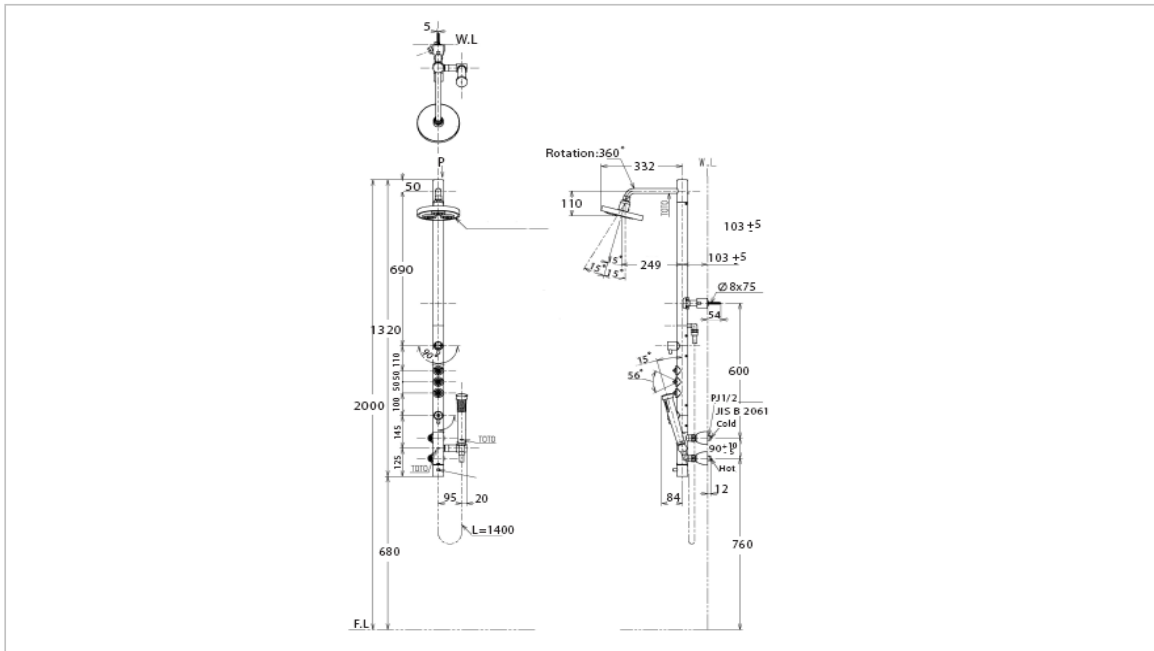

TOTO

FAUCET&SHOWER

TMC95

Shower Bar

Product Features

TMC95

Thermostat Combination Exposed and Rain Shower and Hand Shower

Suggestion Fittings & Parts