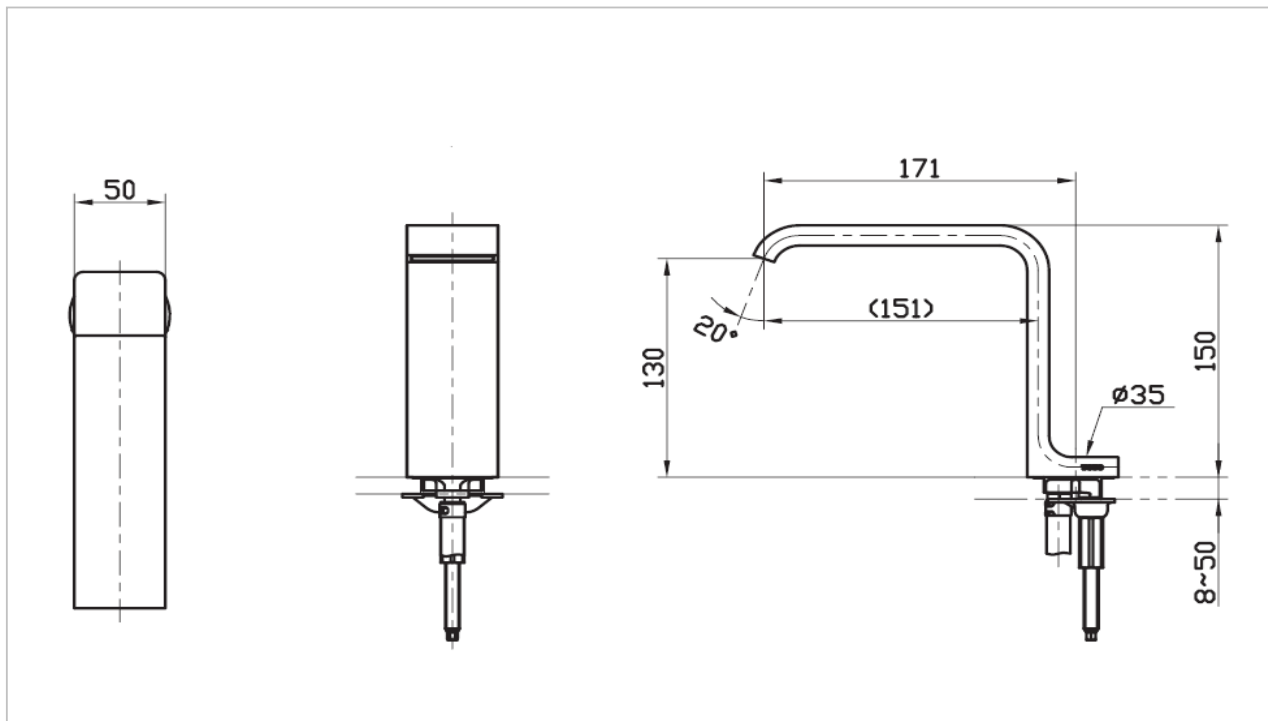

TOTO

FAUCET&SHOWER

TLXM1A1XV300

"Neorest LE" Lavatory Faucet

Product Features

- Cascade water flow
 - 7 step temperature control
(cold water, 34°C, 36°C, 38°C, 40°C, 42°C, 44°C)
 - Light changes with temperature setting
 - Durable finishes
 - Brass valve bodies
 - Shape Memory Alloy(SMA)
- Thermostatic Mixing Valve changes water temperature instaneously and accurately