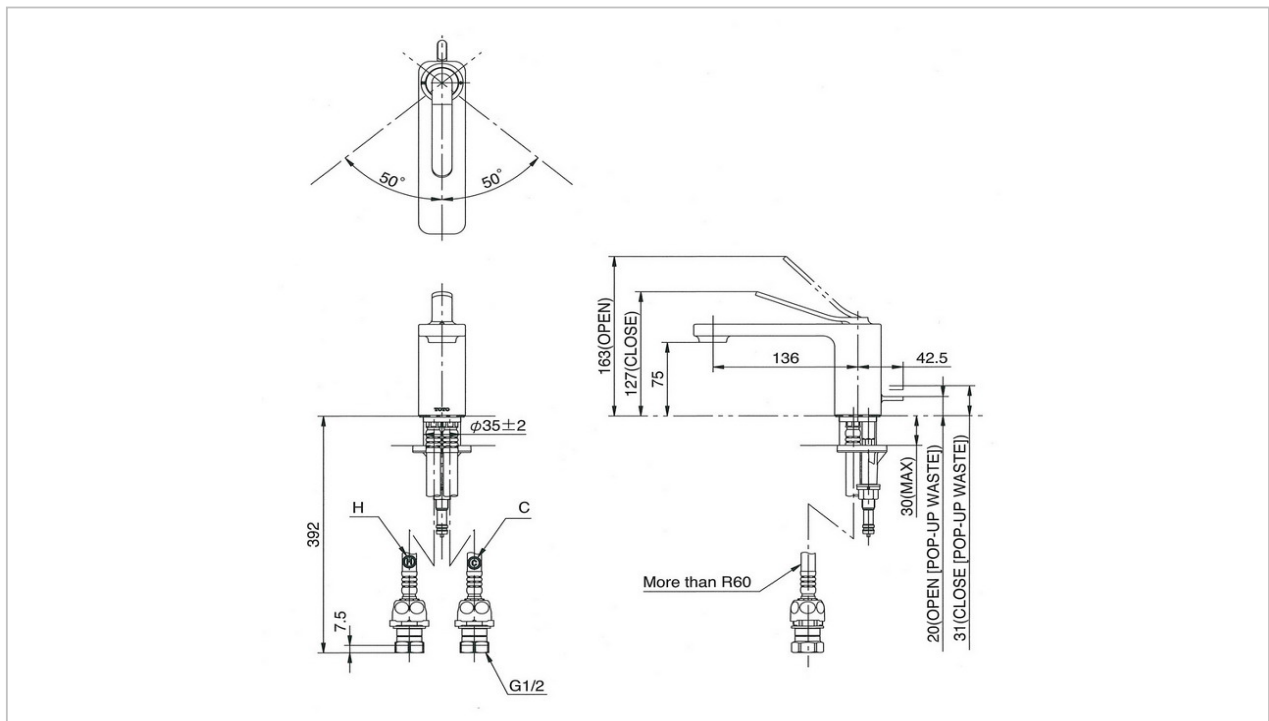

TOTO

FAUCET&SHOWER

TLX31A-V200
TLX31A1-V200

"Renesse" Lavatory Faucet

Product Features

TLX31A-V200

Single Lever Lavatory Faucet with Pop-Up Waste

TLX31A1-V200

Single Lever Lavatory Faucet

Suggestion Fittings & Parts

Remark : We reserve the right to change some parts for suitability.

TOTO (THAILAND) CO.,LTD

Bangkok Office : 598 Q House Ploenjit Building., G floor., Ploenchit Rd.,Lumpini, Pathumwan, Bangkok. 10330 Thailand

Tel : +(66)2-650-9925(AUTO) Fax : +(66)2-650-9923-4

www.toto.co.th