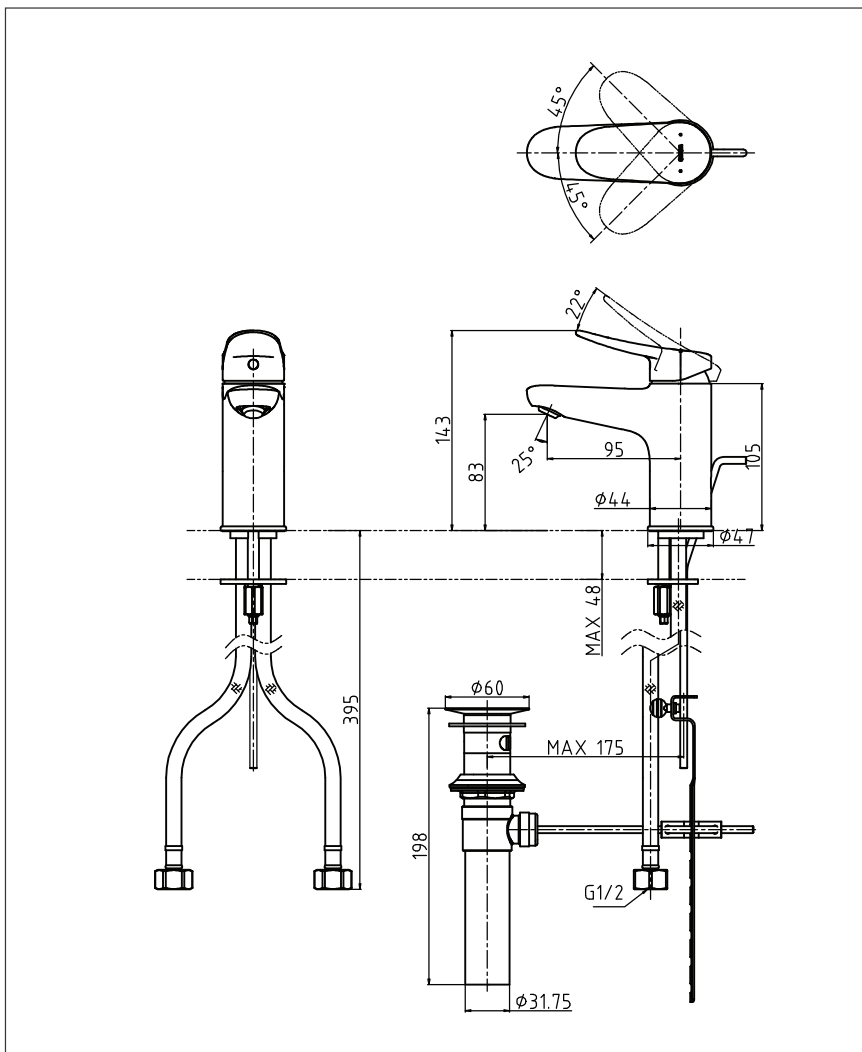

LF Series
Single Lever Lavatory Faucet
(with Pop-up Waste)

TLS04301T

Features

- Design Concept is Life and Flex.
- TOTO original cartridge for smooth control
- High corrosion resistance plating

Specifications

Finish : Chrome

Material : Brass

Water Pressure : 0.05 ~ 1.0 Mpa

Parts Description

- **TLS04301T**
Single Lever Lavatory Faucet
(with Pop-up Waste)

Please consult a TOTO representative for details

TOTO (THAILAND) CO.,LTD