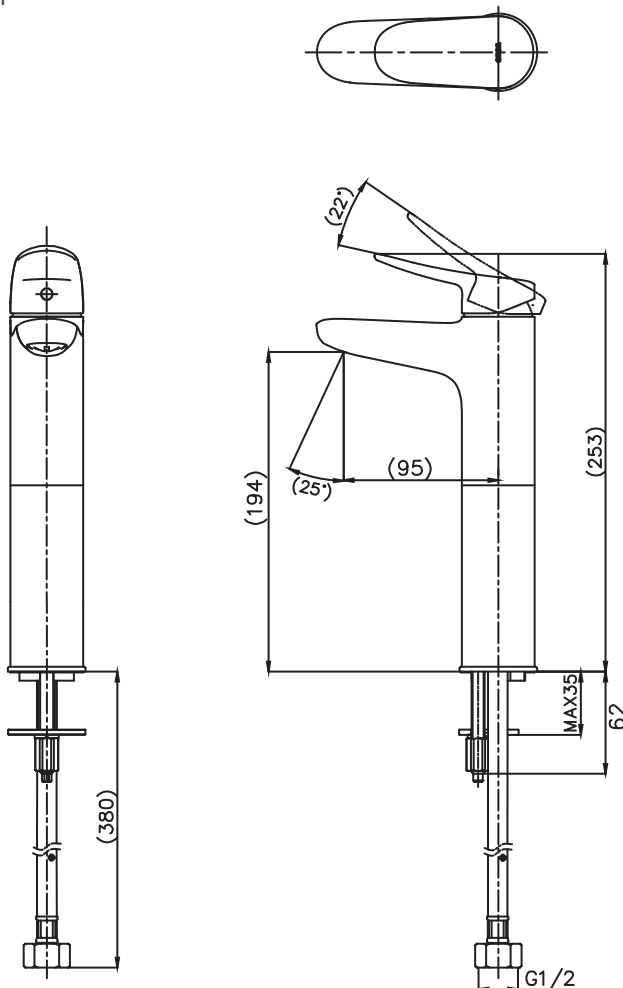

Parts Description

- **TLS04105T**
  Single Lever Lavatory Faucet
  (Semi-tall Vessel)
  (without pop-up waste)
  (cold water only)

Please consult a TOTO representative for details

TLS04105T