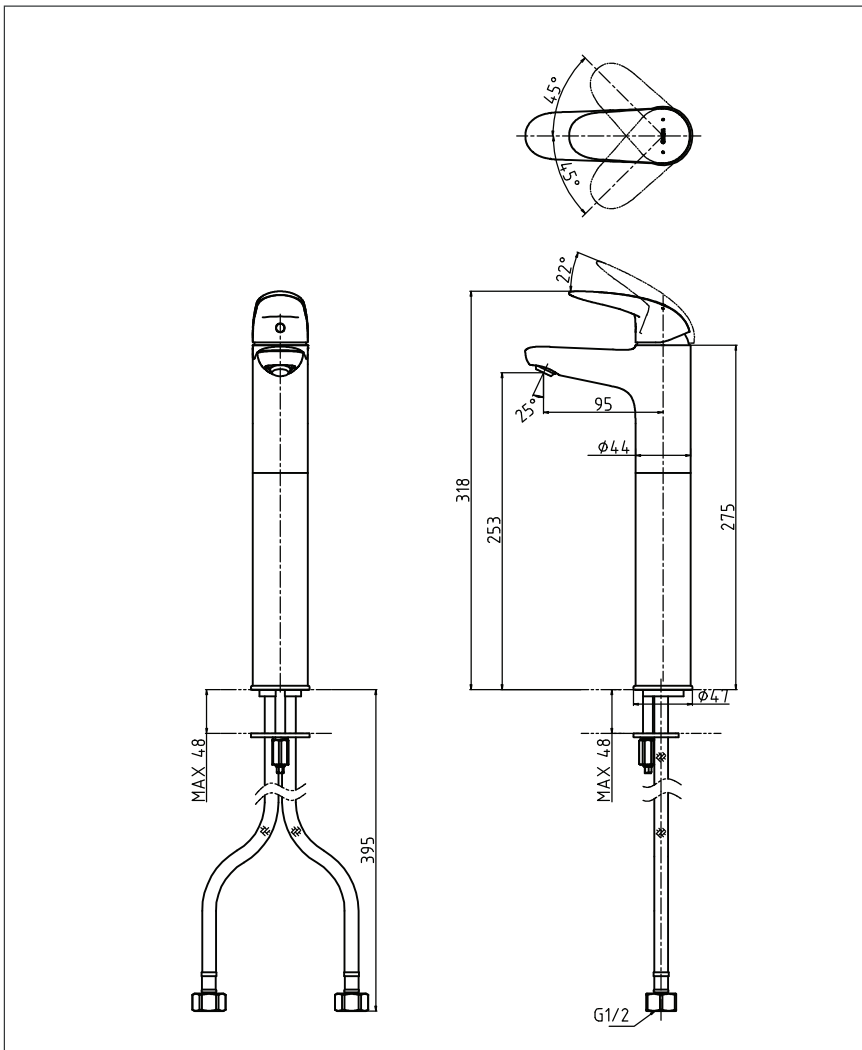

LC Series
Single Lever Lavatory Faucet
(Tall Vessel)
(w/o pop-up)

TOTO
GREEN
CHALLENGE

TLS03306T

Features

- Design Concept is Life and Curve
- TOTO original cartridge for smooth control
- High corrosion resistance plating
- TOTO aerated water technology, ECOCAP adds air to the water to achieve full water jet with less amount of water usage.

Specifications

Finish : Chrome

Material : Brass

Water Pressure : 0.05 ~ 1.0 Mpa

Parts Description

- **TLS03306T**
Single Lever Lavatory Faucet
(Tall Vessel)
(w/o pop-up)

Please consult a TOTO representative for details

All rights reserved by TOTO company. Specifications and size are subject to change without notice.

Flow Rate