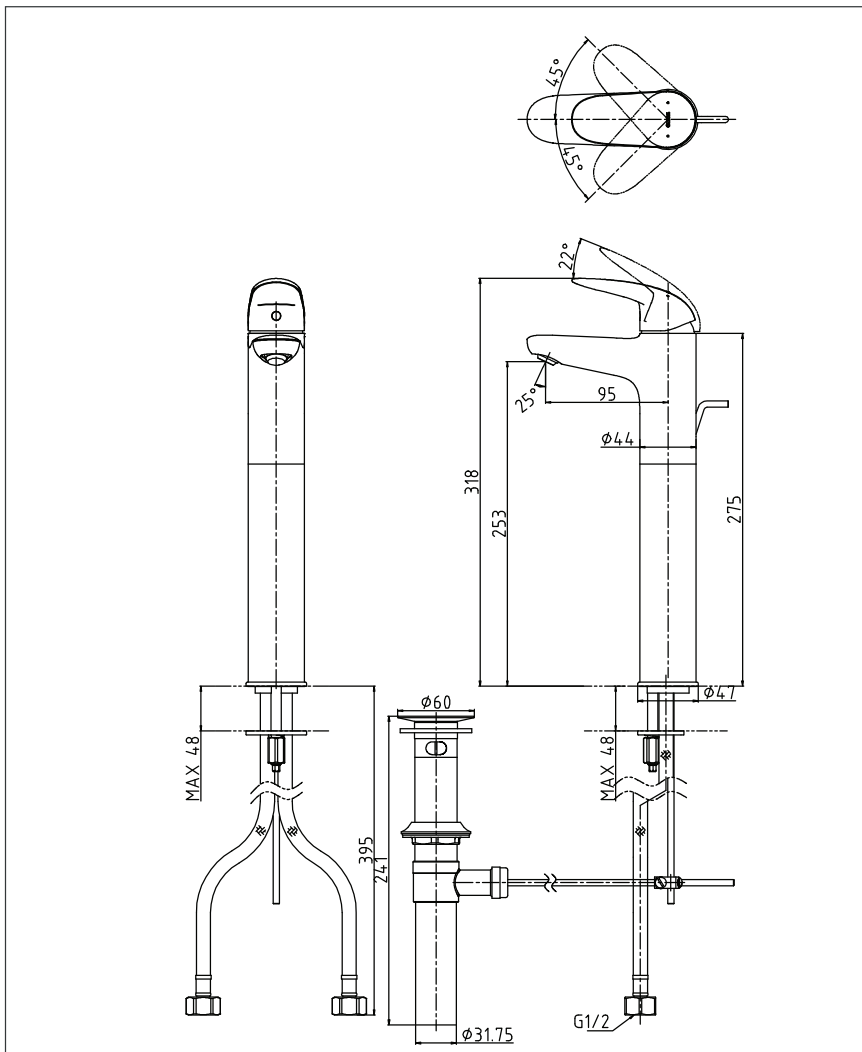

LC Series
Single Lever Lavatory Faucet
(Tall Vessel)
(with Pop-up Waste)

TLS03305T

Features

- Design Concept is Life and Curve
- TOTO original cartridge for smooth control
- High corrosion resistance plating

Specifications

Finish : Chrome

Material : Brass

Water Pressure : 0.05 ~ 1.0 Mpa

Parts Description

- **TLS03305T**
Single Lever Lavatory Faucet
(Tall Vessel)
(with Pop-up Waste)

Please consult a TOTO representative for details