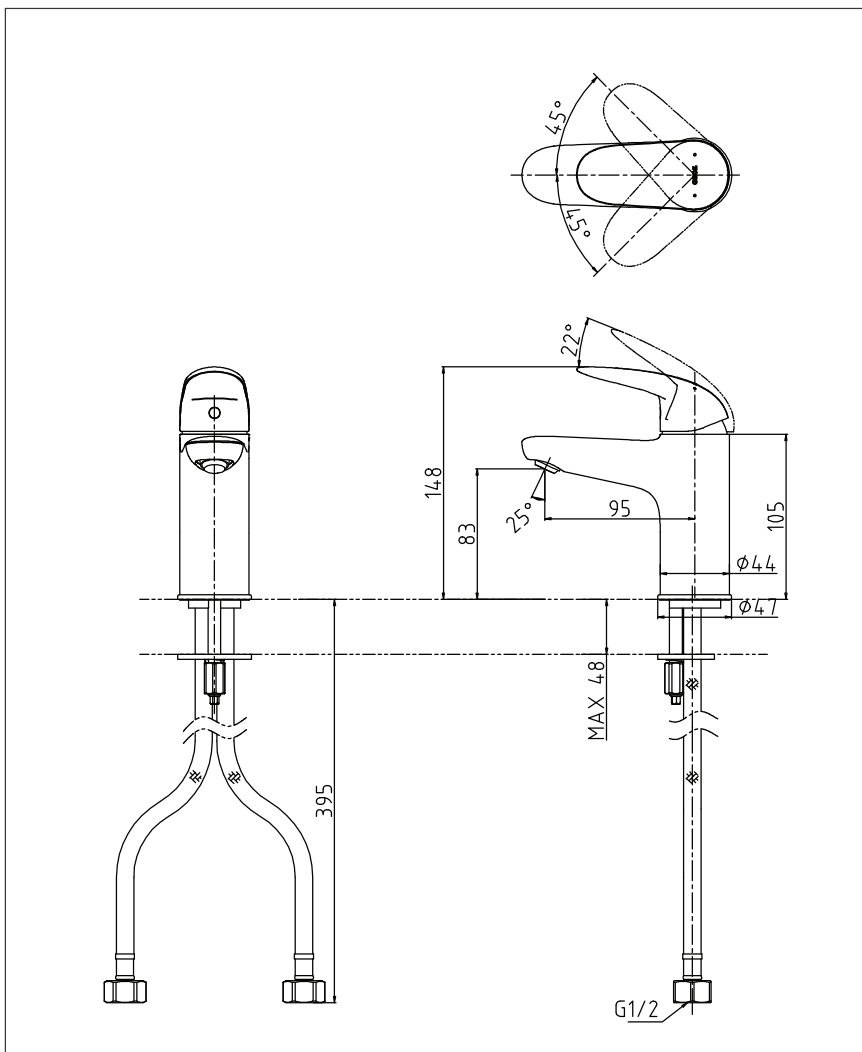

LC Series
Single Lever Lavatory Faucet
(w/o pop-up)

TLS03302T

TOTO
GREEN
CHALLENGE

Features

- Design Concept is Life and Curve
- TOTO original cartridge for smooth control
- High corrosion resistance plating
- TOTO aerated water technology, ECOCAP adds air to the water to achieve full water jet with less amount of water usage.

Specifications

Finish : Chrome

Material : Brass

Water Pressure : 0.05 ~ 1.0 Mpa

Parts Description

- **TLS03302T**
Single Lever Lavatory Faucet
(w/o pop-up)

Please consult a TOTO representative for details

Flow Rate