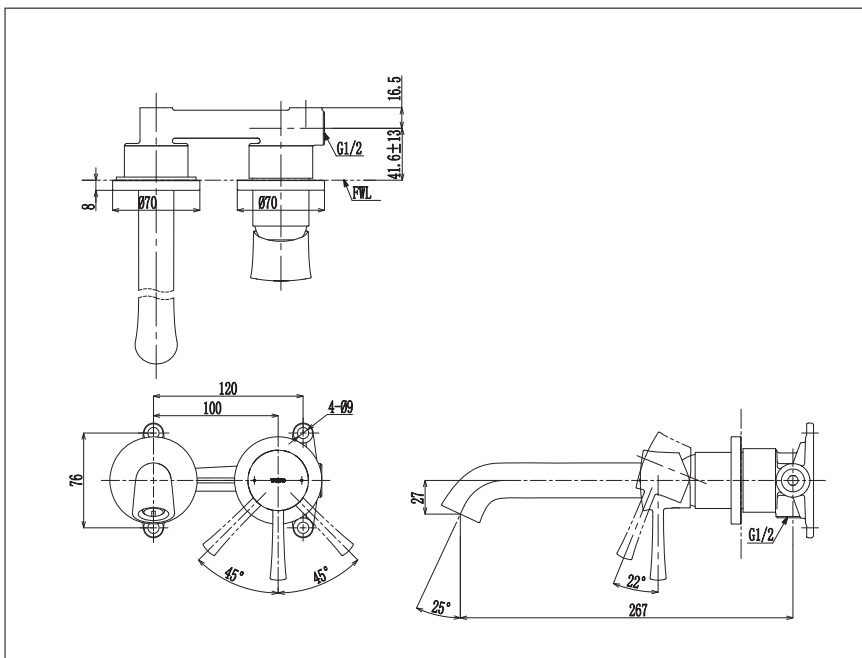

Parts Description

- **TLS02308T**
  Wall-Mount Single Lever Lavatory Faucet
  (Long Spout)
  w/o waste fitting

Please consult a TOTO representative for details

TOTO
GREEN
CHALLENGE