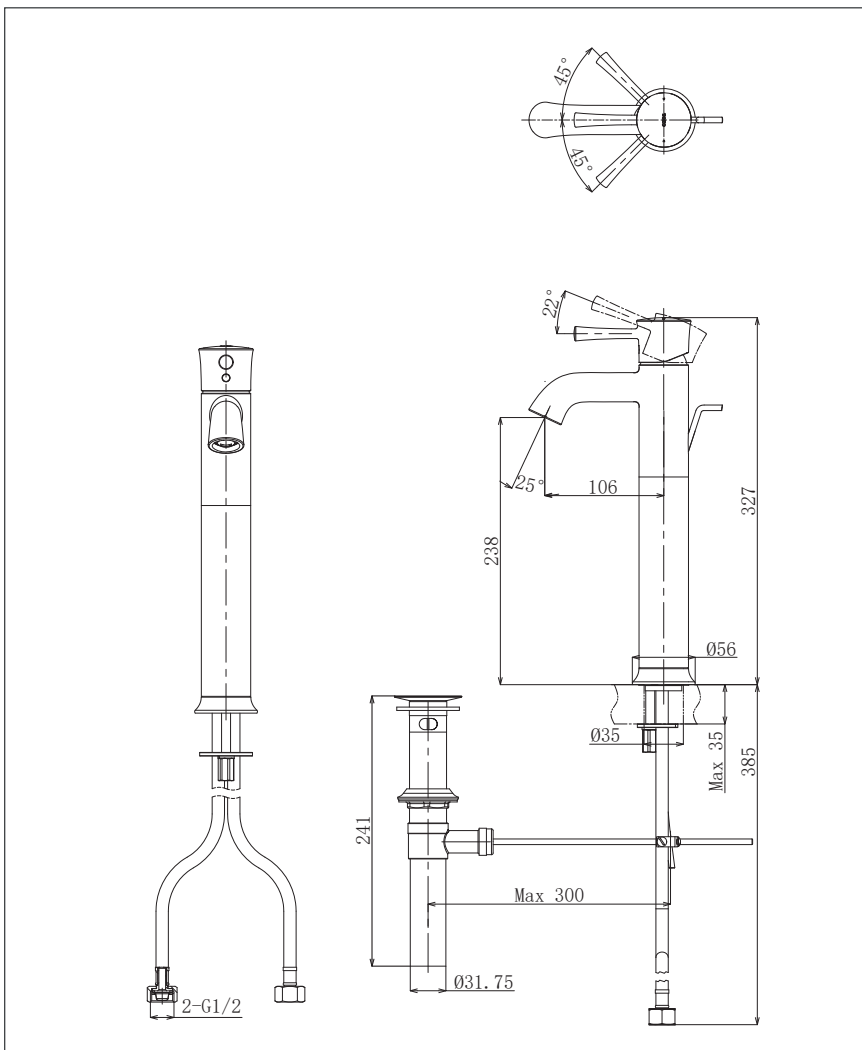

LN Series
Single Lever Lavatory Faucet
(Tall Vessel)
(With Pop-up Waste)

TLS02305T

Features

- Design Concept is Life and Nostalgia
- TOTO original cartridge for smooth control
- High corrosion resistance plating

Specifications

Finish : Chrome

Material : Brass

Water Pressure : 0.05 ~ 1.0 Mpa

Parts Description

- **TLS02305T**
Single Lever Lavatory Faucet
(Tall Vessel)
(with pop-up waste)

Please consult a TOTO representative for details