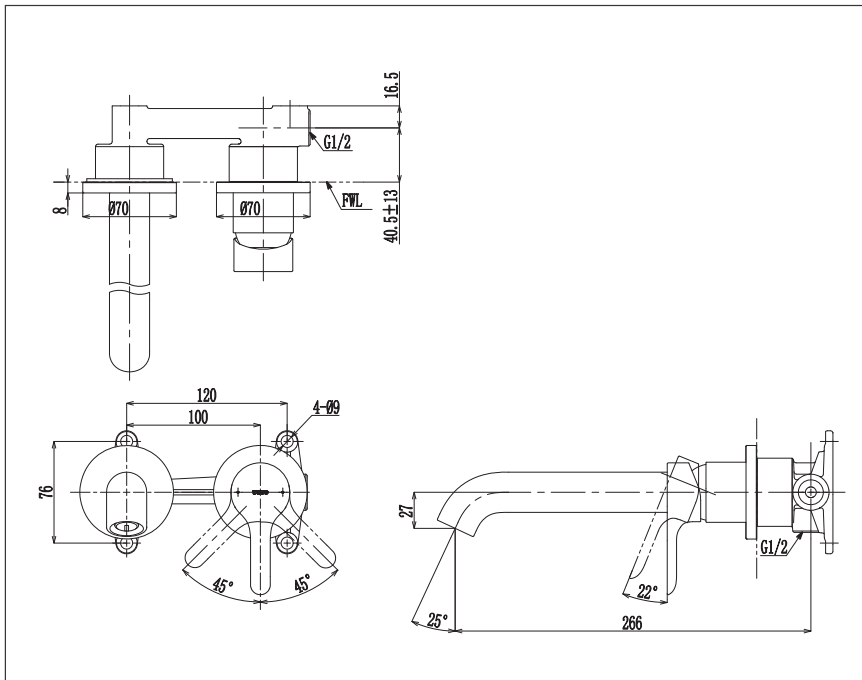

LB Series
Wall-Mount Single Lever Lavatory Faucet
(Long Spout)
w/o waste fitting

TOTO
GREEN
CHALLENGE

Features

- Design Concept is Life and Branch
- TOTO original cartridge for smooth control
- High corrosion resistance plating
- TOTO aerated water technology, ECOCAP adds air to the water to achieve full water jet with less amount of water usage.

Specifications

Finish : Chrome

Material : Brass

Water Pressure : 0.05 ~ 1.0 Mpa

Parts Description

- **TLS01310T**
Wall-Mount Single Lever Lavatory Faucet
(Long Spout)
w/o waste fitting

Please consult a TOTO representative for details

Flow Rate