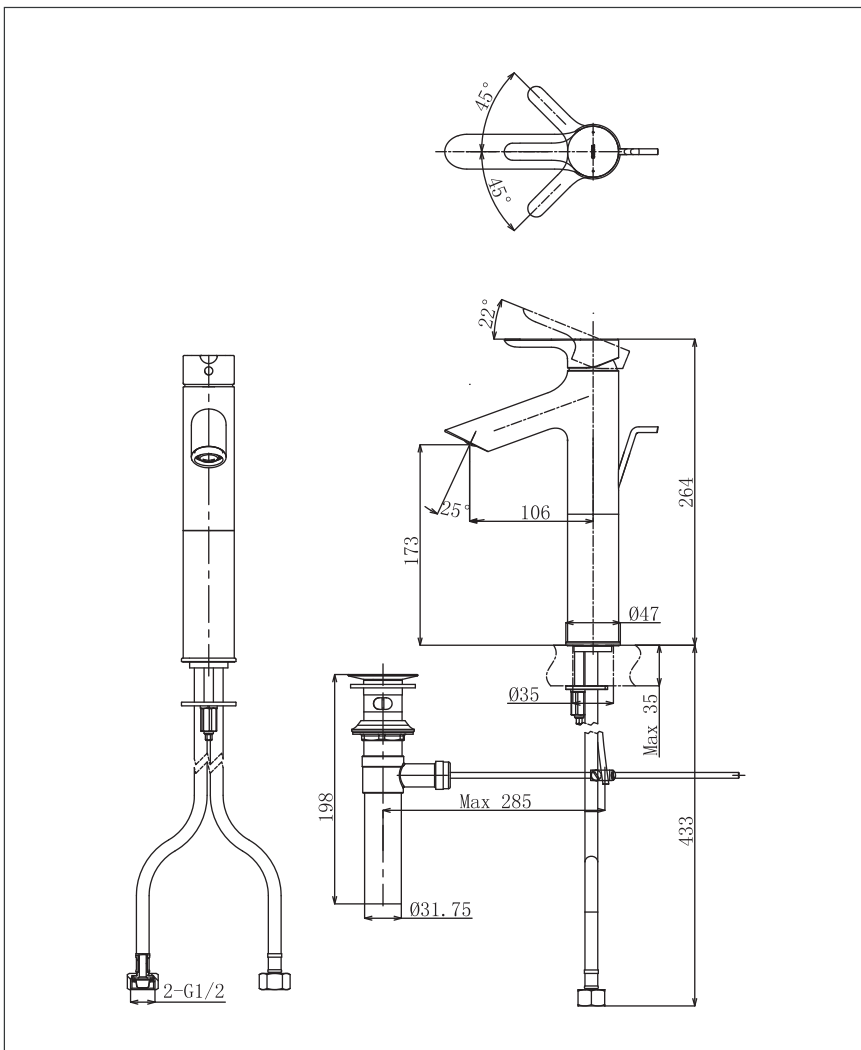

LB Series
Single Lever Lavatory Faucet
(Semi-tall Vessel)
(With Pop-Up Waste)

TLS01304T

Features

- Design Concept is Life and Branch
- TOTO original cartridge for smooth control
- High corrosion resistance plating

Specifications

Finish : Chrome

Material : Brass

Water Pressure : 0.05 ~ 1.0 Mpa

Parts Description

- **TLS01304T**
Single Lever Lavatory Faucet
(Semi-tall Vessel)
(w/ pop-up)

TOTO (THAILAND) CO.,LTD

Bangkok Office : G Tower Grand Rama 9,12th Floor, South Wing, 9 Rama IX Road,Huaykwang Sub-district,Huaykwang District, Bangkok. 10310 Thailand
Tel : +(66)2-117-9520(AUTO) Fax : +(66)2-117-9527
th.toto.com