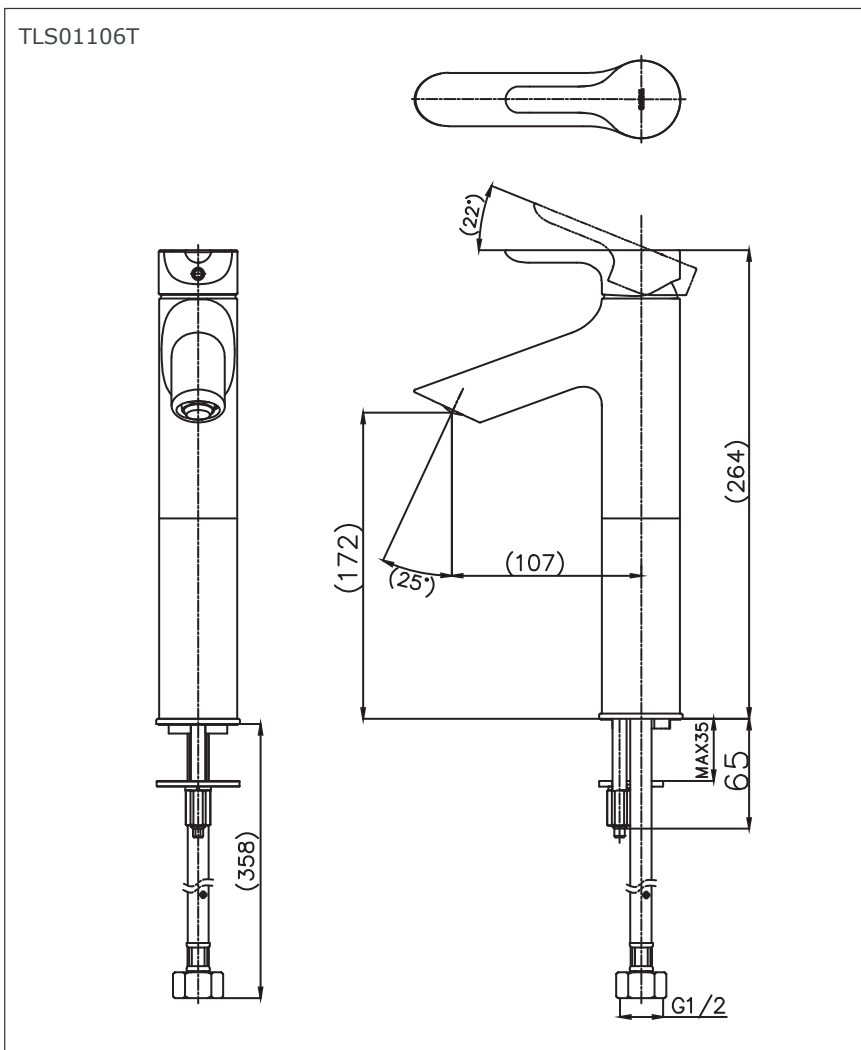

## TLS01106T

LB Series  
Single Lever Lavatory Faucet  
(Semi-tall Vessel)  
(Without Pop-Up Waste)  
(Cold Water Only)

### Specifications

Finish : Chrome

Material : Brass

Water Pressure : 0.05 ~ 1.0 Mpa

### Parts Description

- **TLS01106T**  
Single Lever Lavatory Faucet  
(Semi-tall Vessel)  
(without pop-up waste)  
(cold water only)

Please consult a TOTO representative for details

TOTO (THAILAND) CO.,LTD