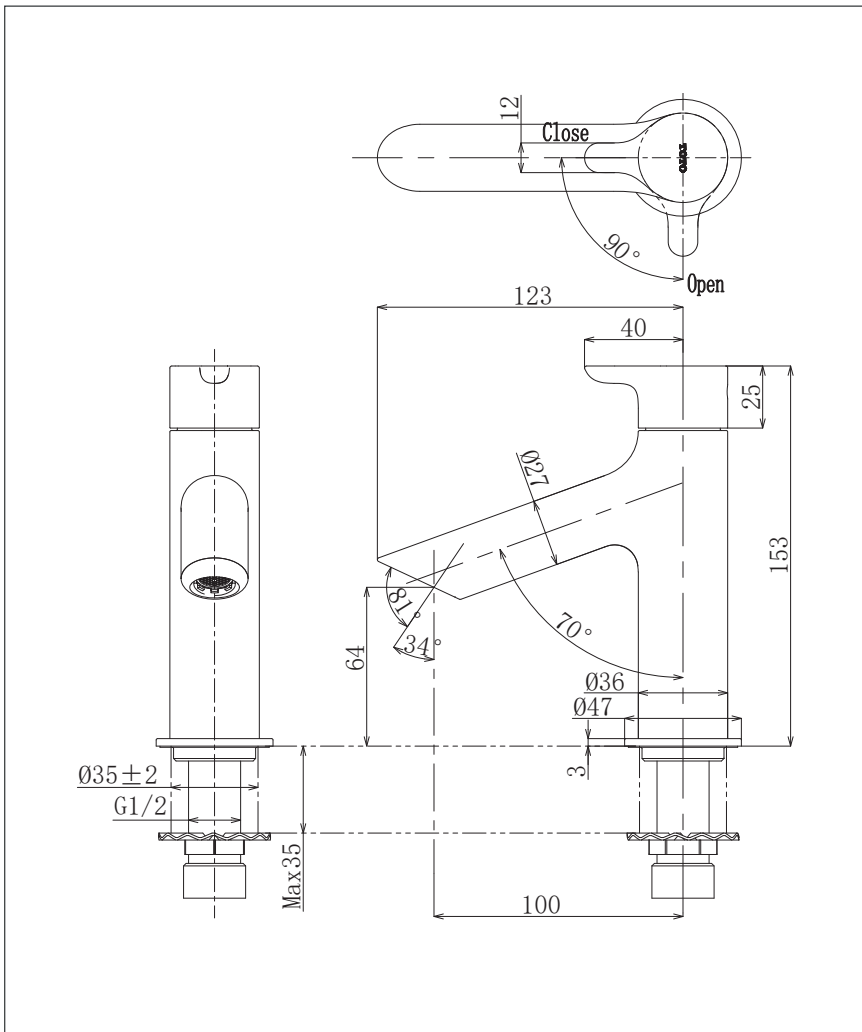

Specifications

Finish : Chrome

Material : Brass

Parts Description

- **TLS01101T**
Lavatory Faucet
(Cold Only)

Please consult a TOTO representative for details

TOTO (THAILAND) CO.,LTD

Bangkok Office : G Tower Grand Rama 9,12th Floor, South Wing, 9 Rama IX Road, Huaykwang Sub-district, Huaykwang District, Bangkok. 10310 Thailand
Tel : +(66)2-117-9520(AUTO) Fax : +(66)2-117-9527
th.toto.com

All rights reserved by TOTO company. Specifications and size are subject to change without notice.

Flow Rate